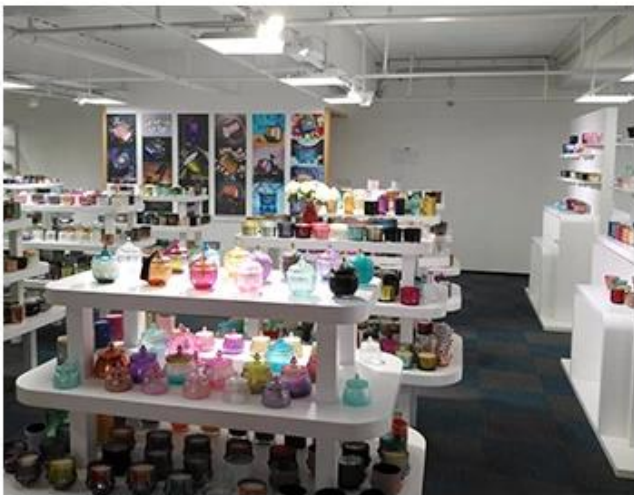

SAMPLE ROOM

There are more than 5000 products in
sample room of Sunny Glassware
for your reference. No second Co. in China!