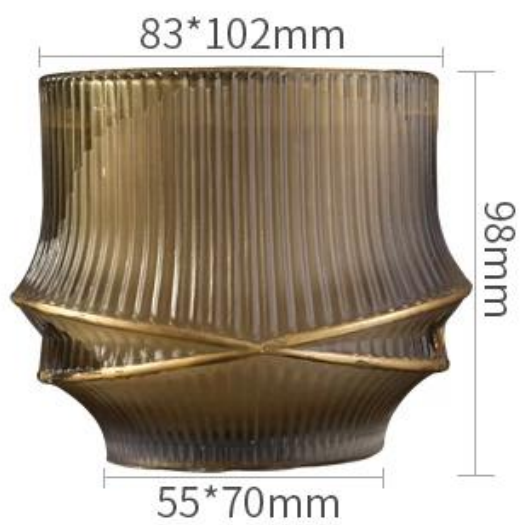

**13 uncji 14oz Unikalne słoiki szklane Krzyż i pionowe paski
wytlaczane wzór**

Exquisite Embossed Pattern

Capacity	390ml
weight	565g

PS:

Sunny Glassware had applied the patent for our own designs they are protected by copyright and not allowed to show any other vendors to quote or copy. Meanwhile, it can be your private label product and won't supply others once you place order with defined qty.