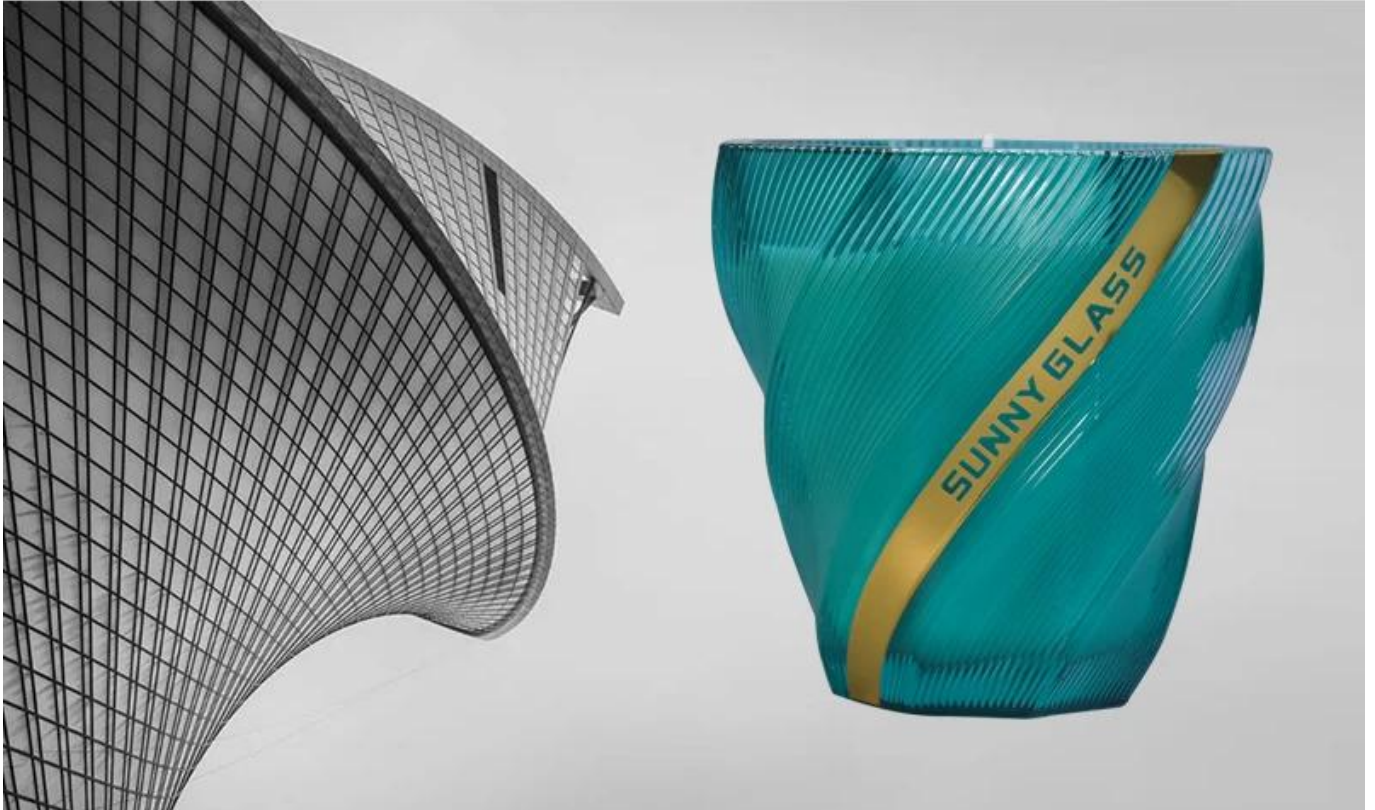

**12oz 13oz matowy szklane słoiki Spiricle Design Luxury  
Golden Line Decoration**

# Exquisite Embossed Pattern

Capacity	365ml
Weight	424g