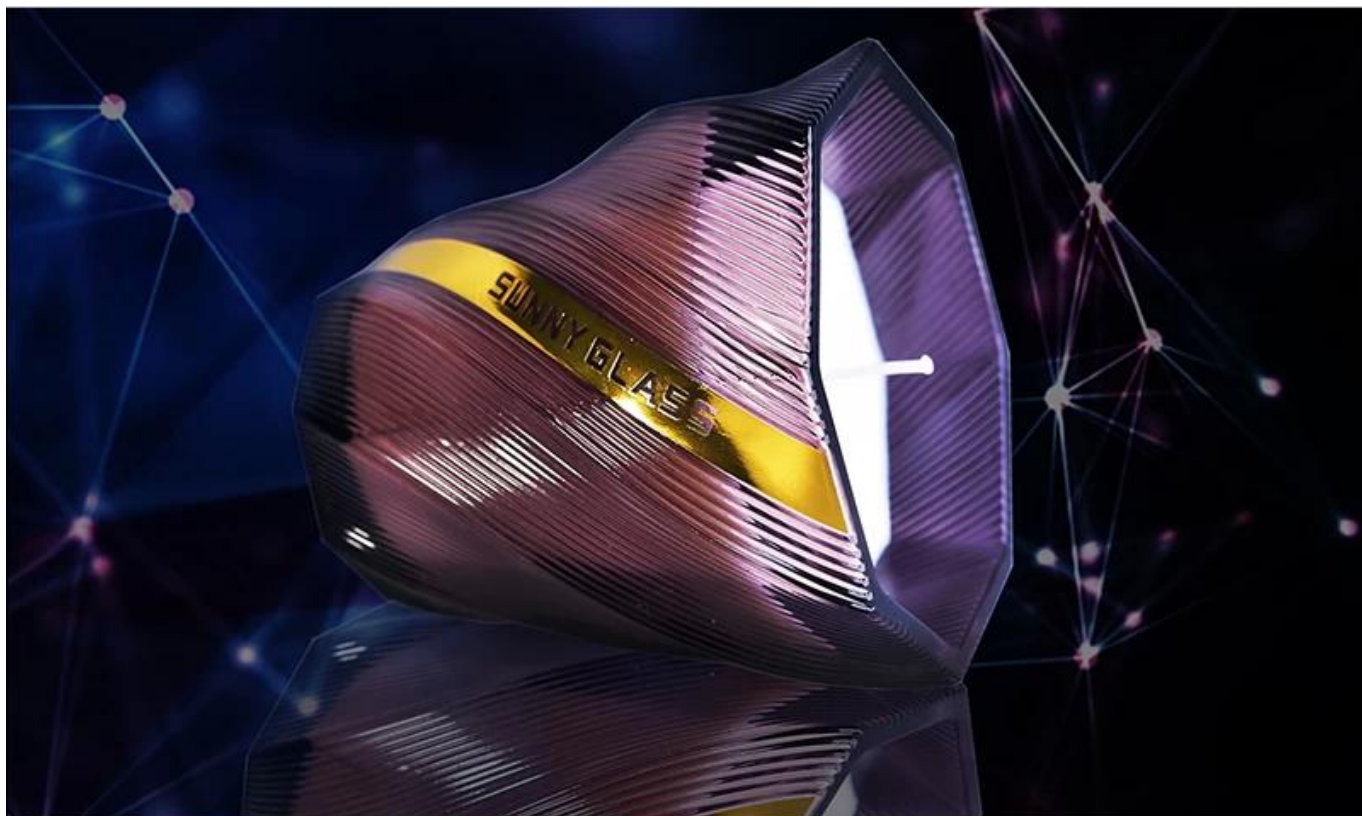

**12oz 13oz matowy szklane słoiki Spiricle Design Luxury  
Golden Line Decoration**

# Exquisite Embossed Pattern

Capacity	365ml
Weight	424g