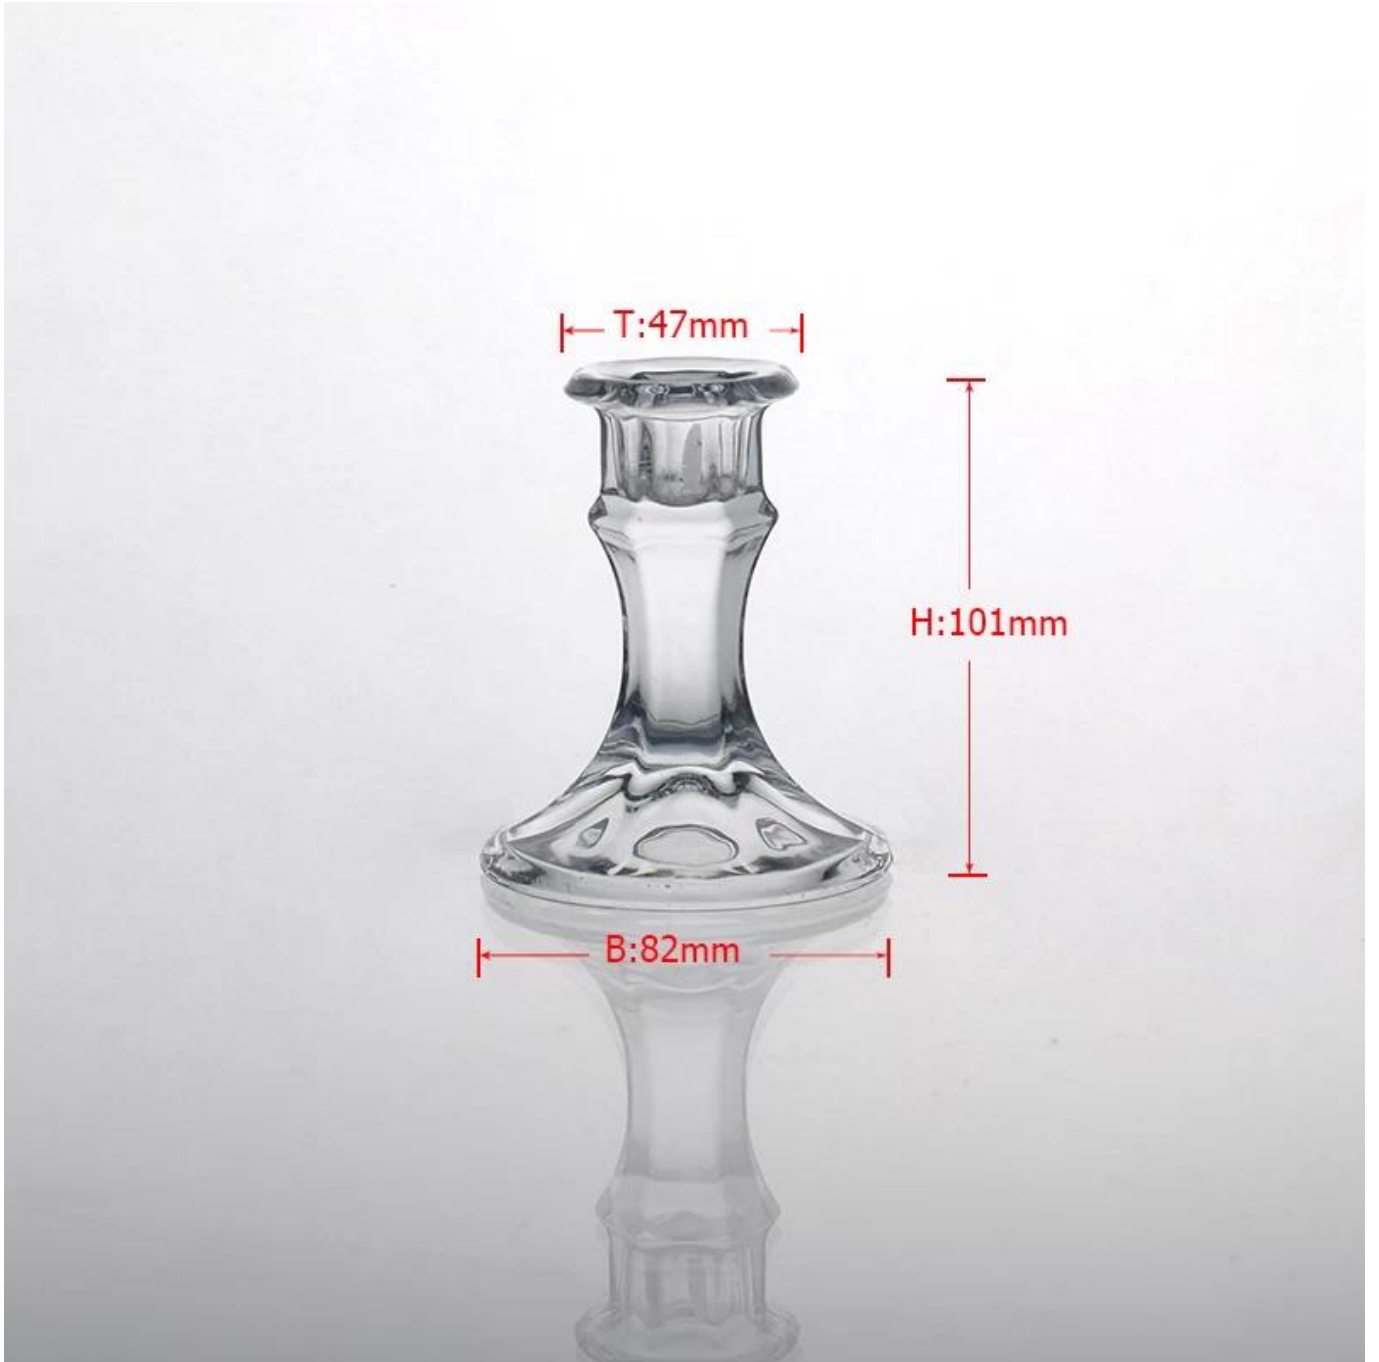

Similar Products Link *Every day is sunny day*