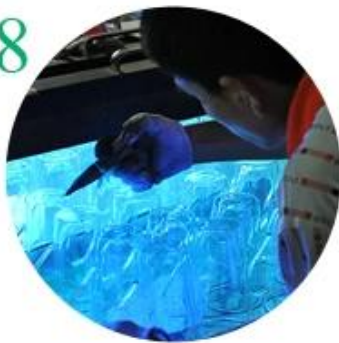

Borosilicate glass

1

2

3

4

5

6

7

8

9

Our Company & Sample Room *Every day is sunny day*