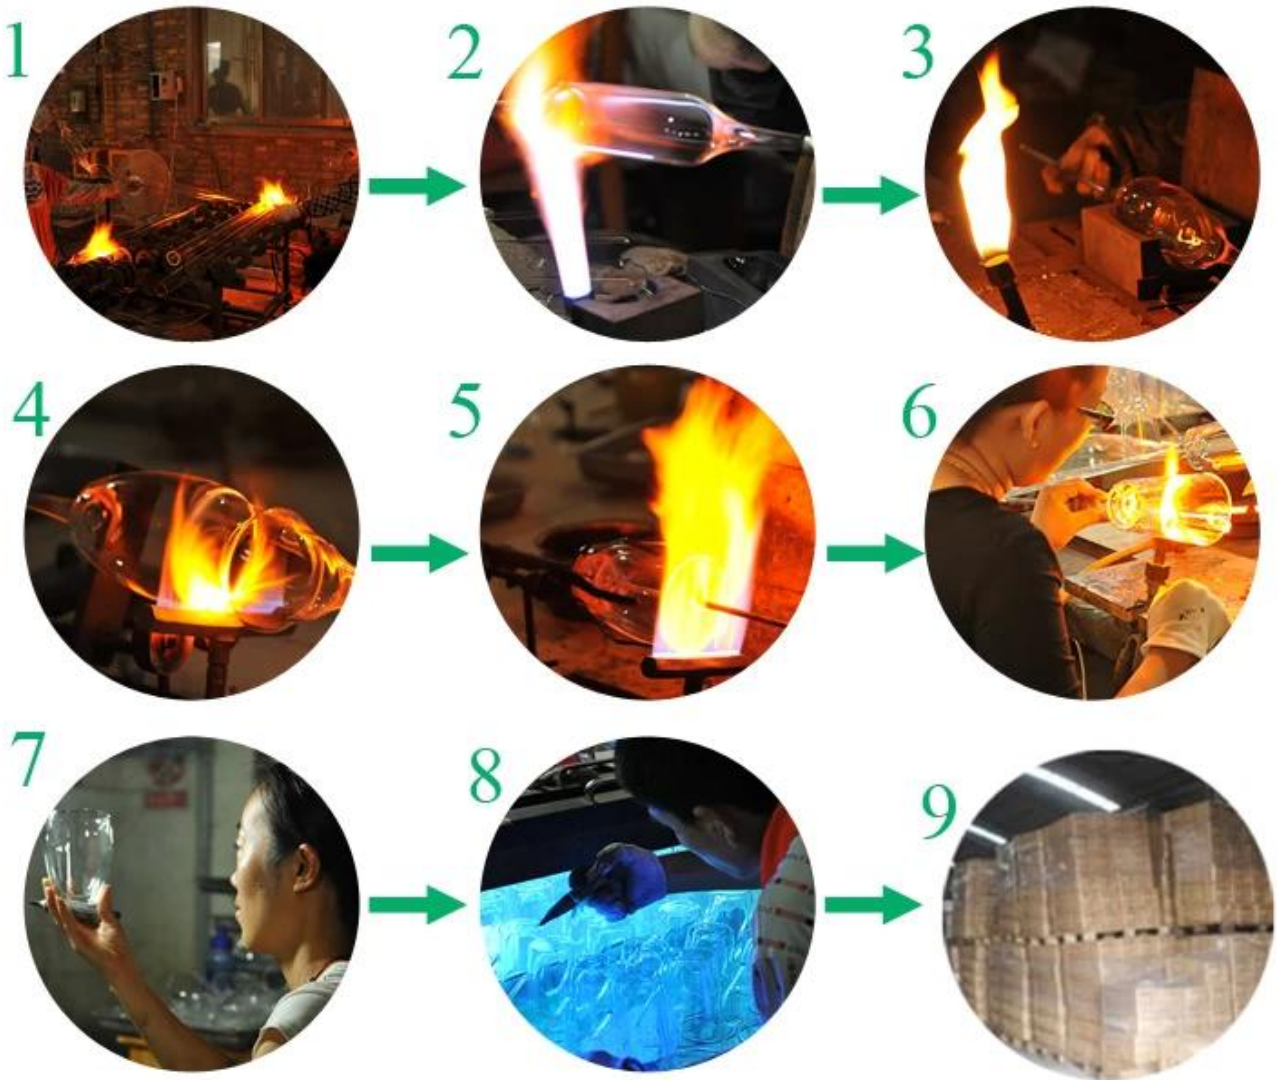

More Product Pictures

Every day is sunny day

Borosilicate glass

Method of application:

1. Using it under guide of the adult
2. Washing it with clean or boiling water before usage
3. No touching the rim of glass cup, try to take the bottom or the handle of it