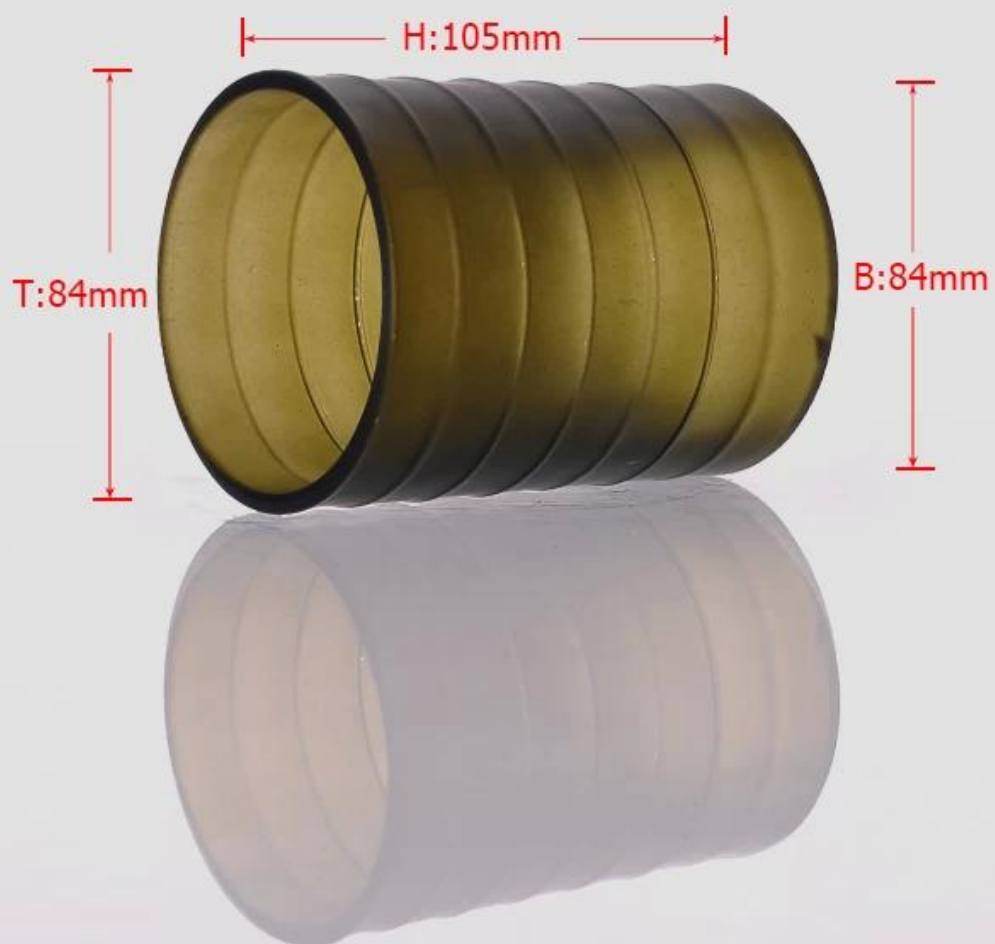

Product Details

Every day is sunny day

Item No.	SGHY14123103
Material	Hight white glass
Process	Machine made
Samples time	1. 5 days if at exist shaped and size of glass 2. 15 days if need new shape or size of glass
Packing	Normal packing,6 pcs into inner box, 72 pcs per carton
Product Capacity	500,000~1,000,000 pcs per month
Delivery time	Within 35 days after the sample and order confirmed
Payment terms	30% deposit by T/T in advance and the balance against the copy of B/L
Shipment	By sea, by air, by Express and your shipping agent is acceptable
Product Features	1. Machine made colored glass candle cover r with high quality 2. Suitable for used in hotel, home, etc. 3. It is eco-friendly 4. Meet FDA test & CA 65 test
For your choices	1. Different designs and sizes for choice 2. Any color painted, frost, electroplate, pattern laser carver processing 3. Special package like shrink wrap, color gift box, white gift box etc. 4. We have exclusive workers for quality control 5. We have professional workshop and warehouse to ensure the delivery time

More Product Pictures

Every day is sunny day

Similar Products Link

Every day is sunny day

[colored glass candle cup](#)

[decoration glass candle holder](#)

[clear candlestick glass](#)

Machine pressed