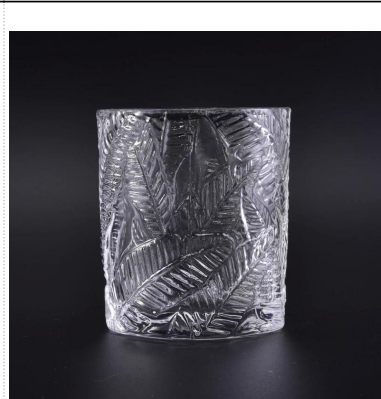

Similar Products Link