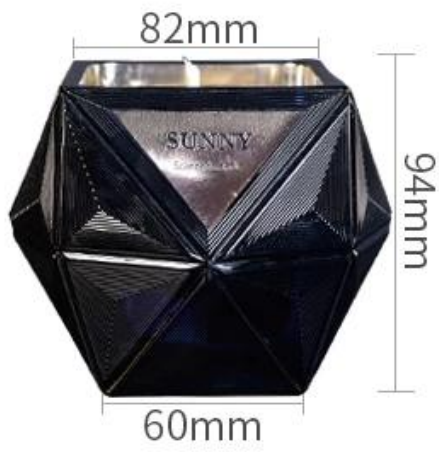

# Exquisite Embossed Pattern

Capacity

300ml

Weight

1076g