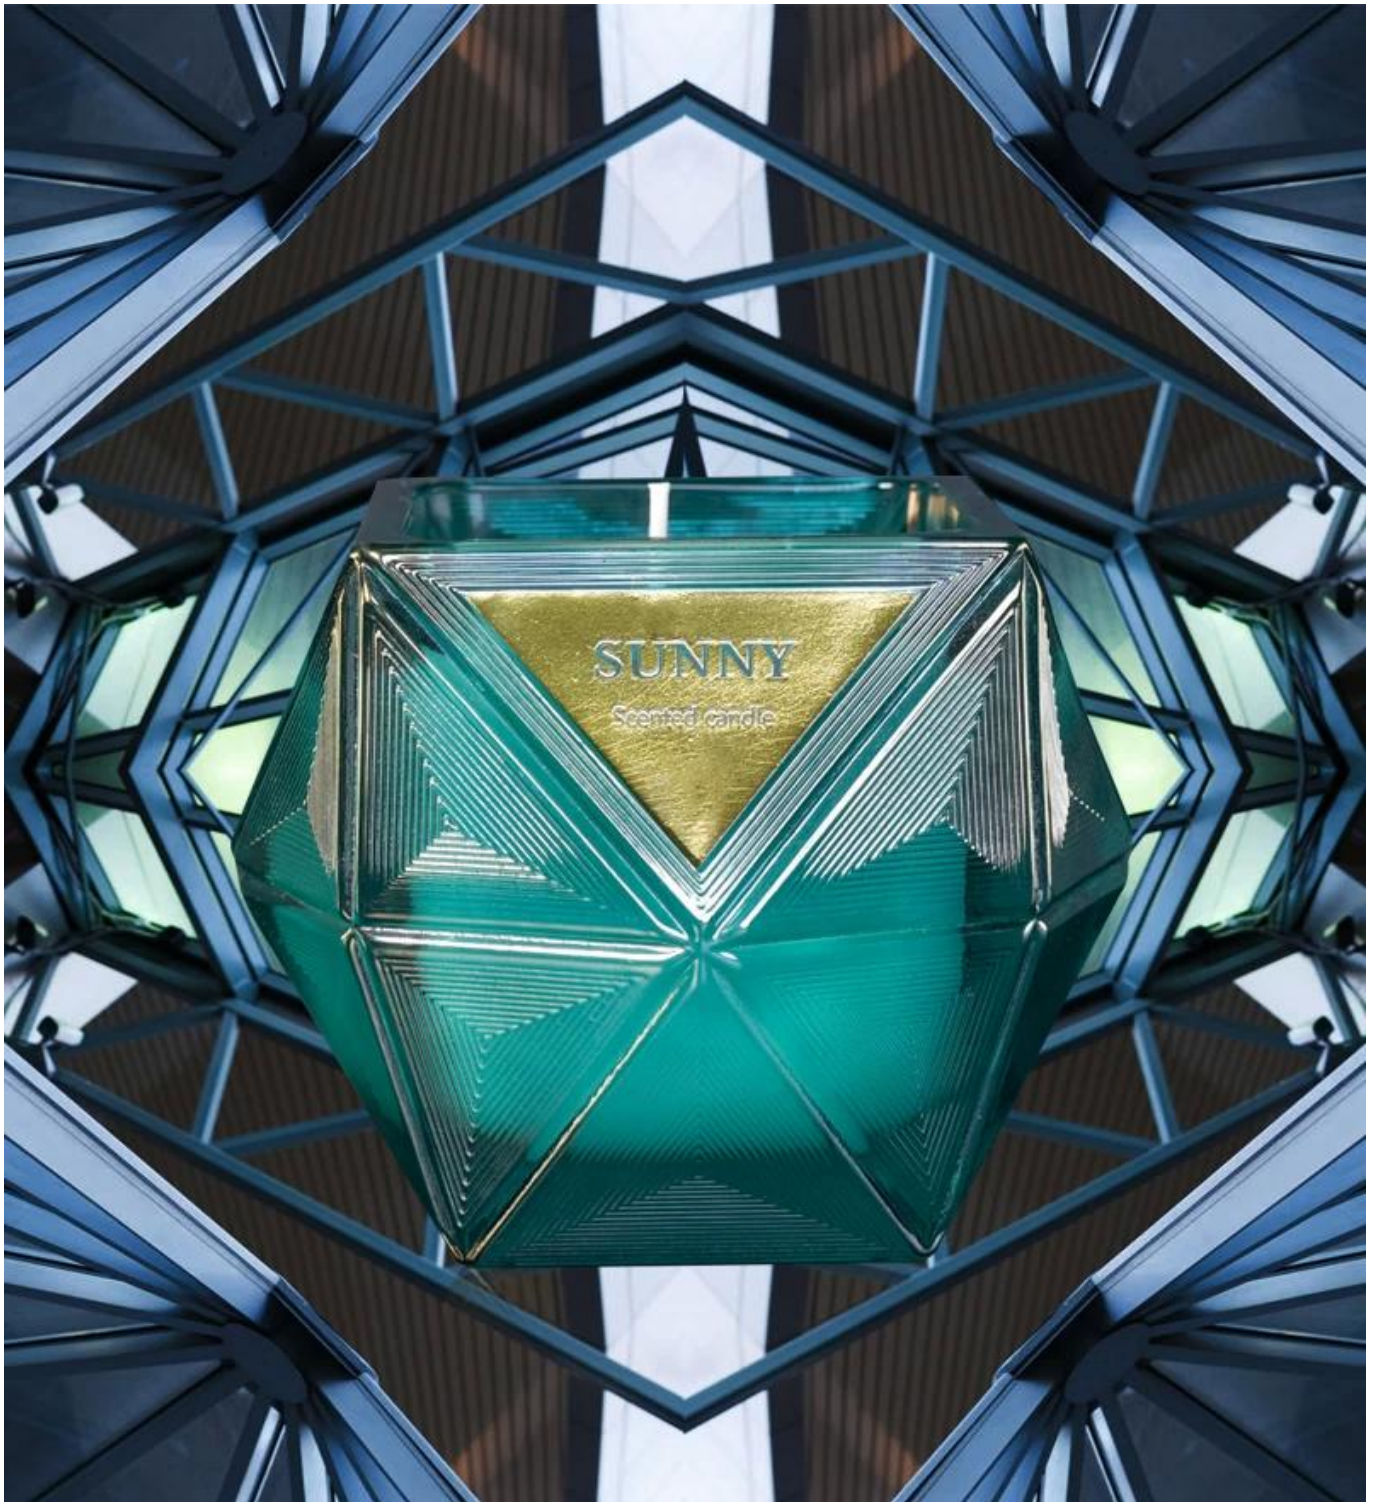

**Borong 300ml Kaca Lilin Kapal Multi-Angle Reka bentuk  
Warna Logo Sokongan OEM**

# Exquisite Embossed Pattern

Capacity

300ml

Weight

1076g