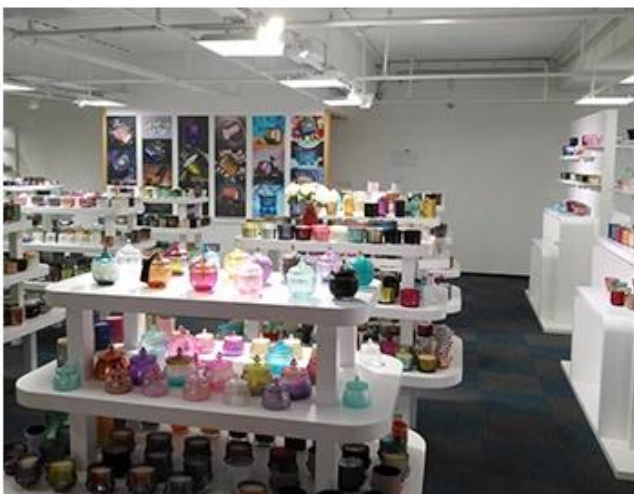

# CERTIFICATES

Sample Room and Trade Show

# SAMPLE ROOM

---

There are more than 5000 products in  
sample room of Sunny Glassware  
for your reference. No second Co. in China!