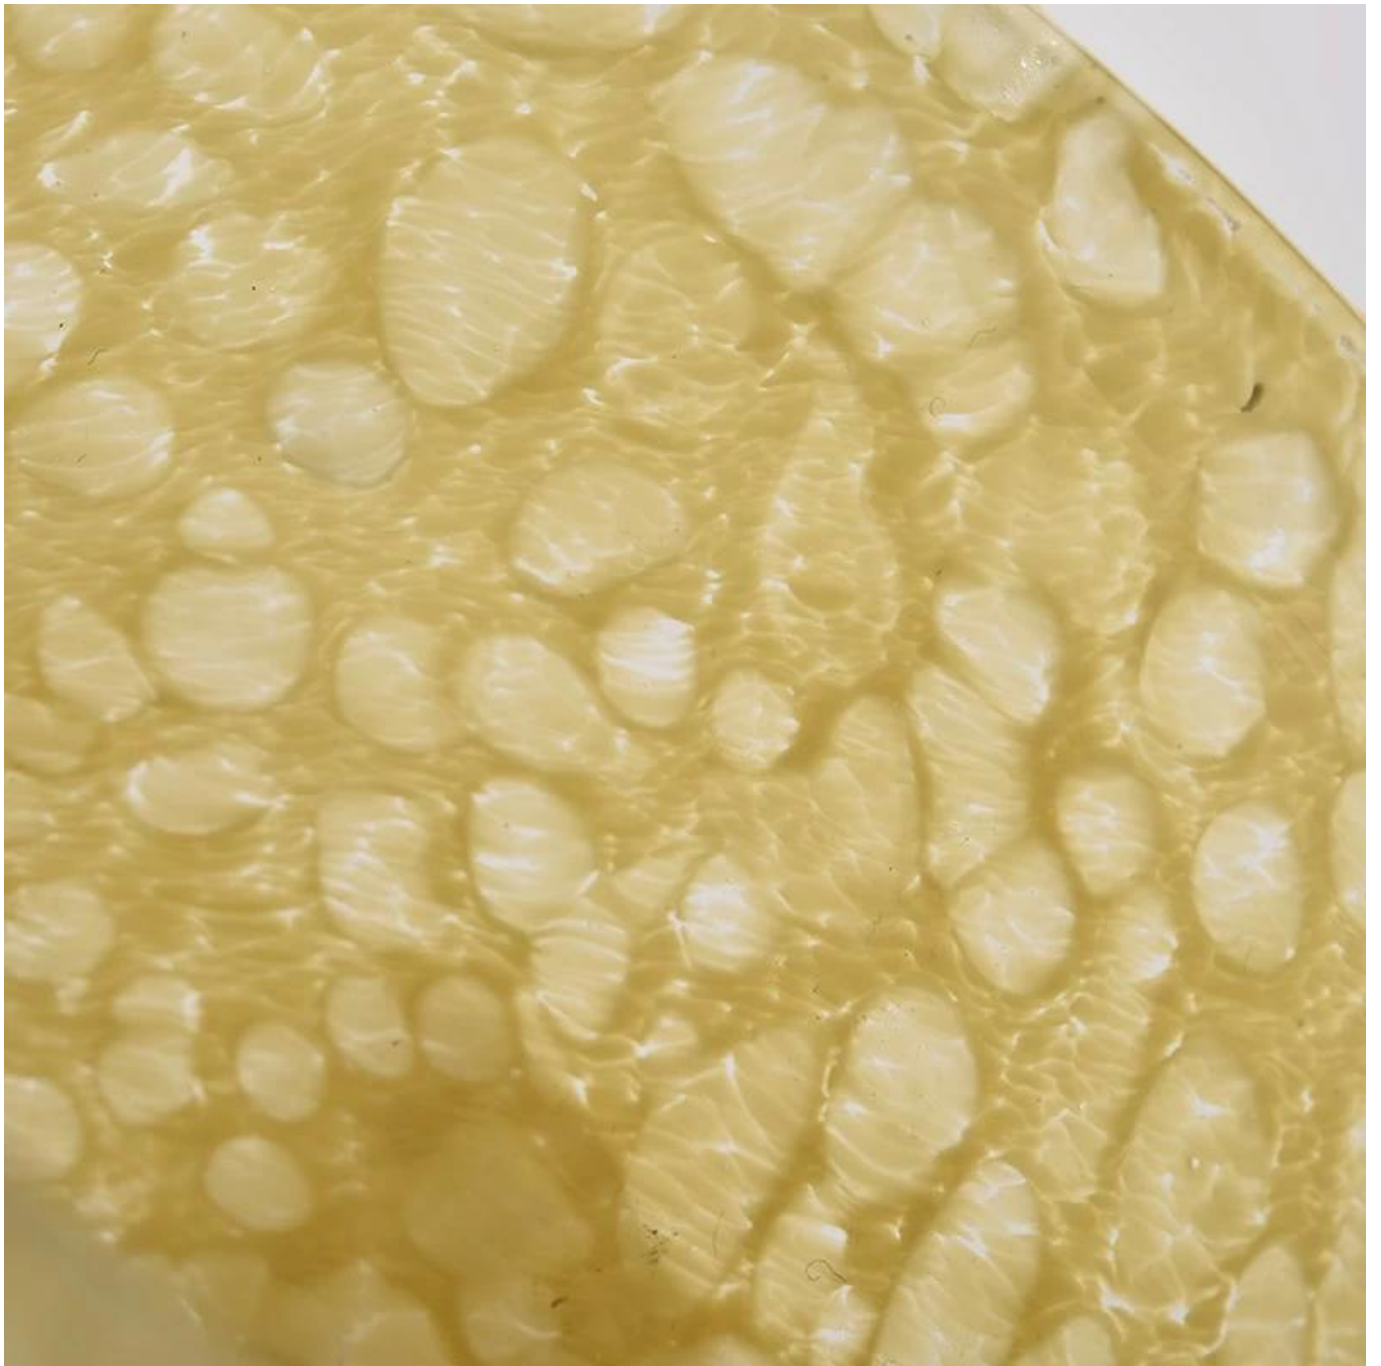

## Product description

Nama Produk	<a href="#">Sunny Glassware</a> etched mosaic effect handmade glass candle vessels
-------------	--

Sample masa	1. 5 days if there is glass shape and size 2. 15 days, if you need new shapes and sizes glass
Measure	Item No.:SGLYP21101603 Dia teratas: 80 mm Bottom dia: 80 mm Height:81mm Weight: 386g Capcity: 280ml
Pembungkusan	Normal packing,Individual gift box, PVC box, window box, color box, white box, etc
Delivery masa	Within 35 days after the sample and order confirmed
Pembayaran term	30% deposit by T/T in advance and the balance against the copy of B/L
Shipment	By sea,by air,by Express and your shipping agent is acceptable
Usage Occasion	Home decor,Wedding Decoration,Wedding Favors,Decoration enhancement,