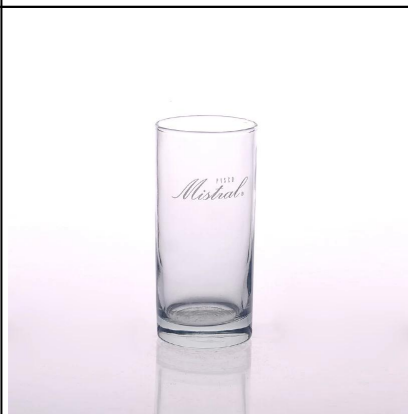

Similar Products Link