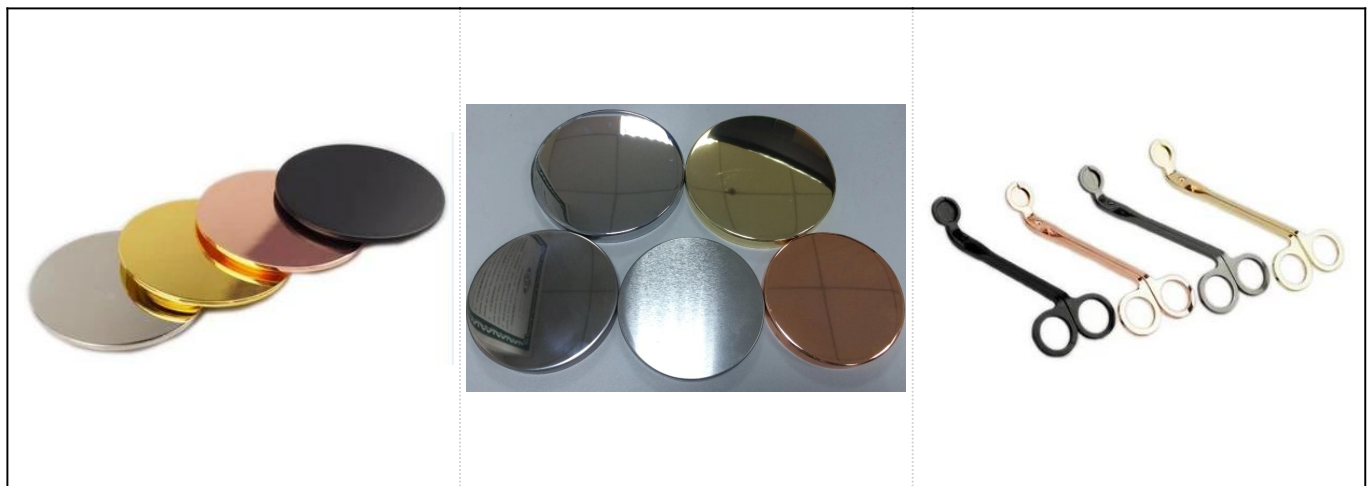

Regular hot sale items					
SGR8080		Dia:80mm Height:54mm Capacity:290ml/ 10oz	SGR135 5		Dia:135mm Height:54mm Capacity:470ml/ 16oz
SGQH150 10808		Dia:128mm Height: 63mm Capacity:560ml/ 19oz	SGMSL1 5110302		Dia: 132mm Height: 58mm Capacity: 280ml/ 9.5oz
SGQH150 10805		Dia:61mm Height:37mm Capacity:120ml/ 4oz	SGQH15 010804		Dia:83mm Height:44mm Capacity:210ml/ 7.1oz

Aksesori yang dipadankan:

Office & Sample Room

Glassware Sunny adalah pembekal lilin terkemuka di China sejak tahun 1992, gelas lilin kaca / seramik / konkrit kami dan lain-lain aksesori yang sesuai terutamanya eksport ke Amerika Syarikat, EU, AU lebih daripada 24 tahun pengalaman. Kami dengan ketat dengan kualiti, pasukan QC kami memeriksa produk dari bahan mentah hingga pengeluaran kemudian untuk pembungkusan langkah demi langkah, pemeriksaannya secara