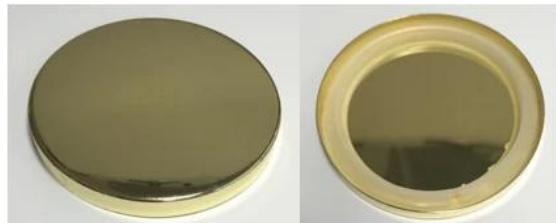

Zinc alloy candle lids

Rose gold color

gold color

debossed logo on the lids

embossed logo on the lids

effect on the jar

Stainless steel candle lids

Rose gold color