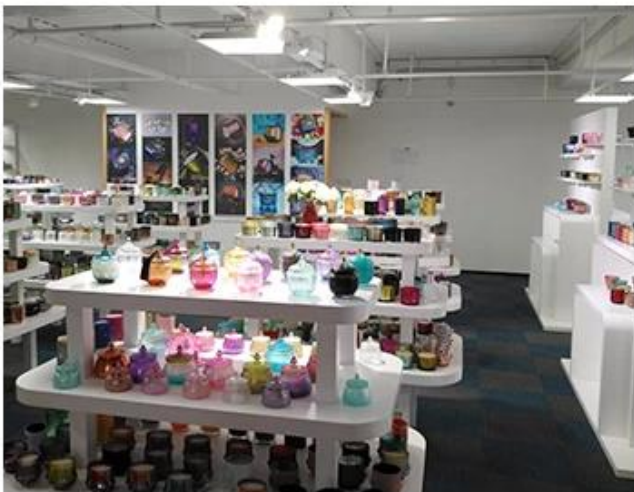

SAMPLE ROOM

There are more than 5000 products in
sample room of Sunny Glassware
for your reference. No second Co. in China!

EXHIBITION

“

We have taken part in various exhibitions since 2002 year, like Shanghai, London, Las Vegas, Hongkong show.