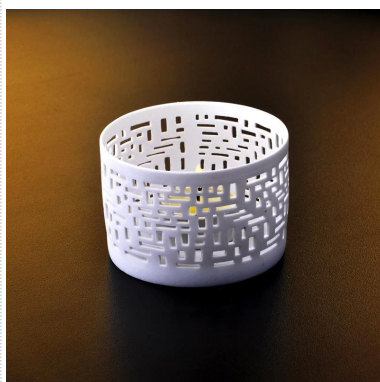

Popular items for ceramic candle holder

Ceramic candle holder

S SUNNY
美 阳 玻 璃

Item No.: SGJH15112207

Item No.: SGJH15112208

Item No.: SGJH15112209

Product Details

	Item Name	Popular items for ceramic candle holder
	Item number.	SGDS15061902
	Size	Top dia: 90mm * Bottom dia: 91mm Height: 93mm
	Weight	397g
	Sample time	1.5 days to exist in the shape and size of the products 2:15 days if you need new shape and size of products
	Packing	Security packaging normal 24pcs / 36pcs / 48pcs per carton etc. export with egg divider
	MOQ	10,000pcs
	Delivery time	Within 35 days after order confirmed
	Payment terms	30% deposit by T / T in advance, the balance after showing the copy of B / L
	Product Feature	<ol style="list-style-type: none"> 1.High quality and competitive prices 2.Meet FDA, SGS, LFGB test etc. 3.Eco-friendly 4.Widely applies to wedding, party, house, bar etc. 5.Machine made

More Product Pictures

Similar Products Link

Product display

Candle Holder

Glass Tumbler

Glass Jar

Double Wall Glass

Wine Glass

Glass Bowl

Perfume Bottle

Glass Bottle

Whisky Glass

Office & Sample Room

Factory Show

Spray colour

Shenzhen Sunny Glassware Co., Ltd.