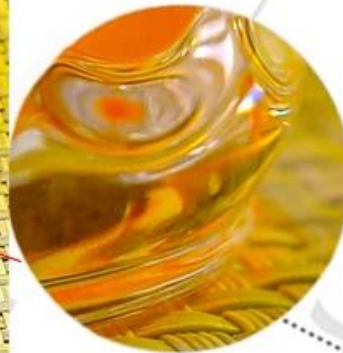

S More Product Pictures

Every day is sunny day

T:70mm

H:138mm

B:66mm

1

2

3