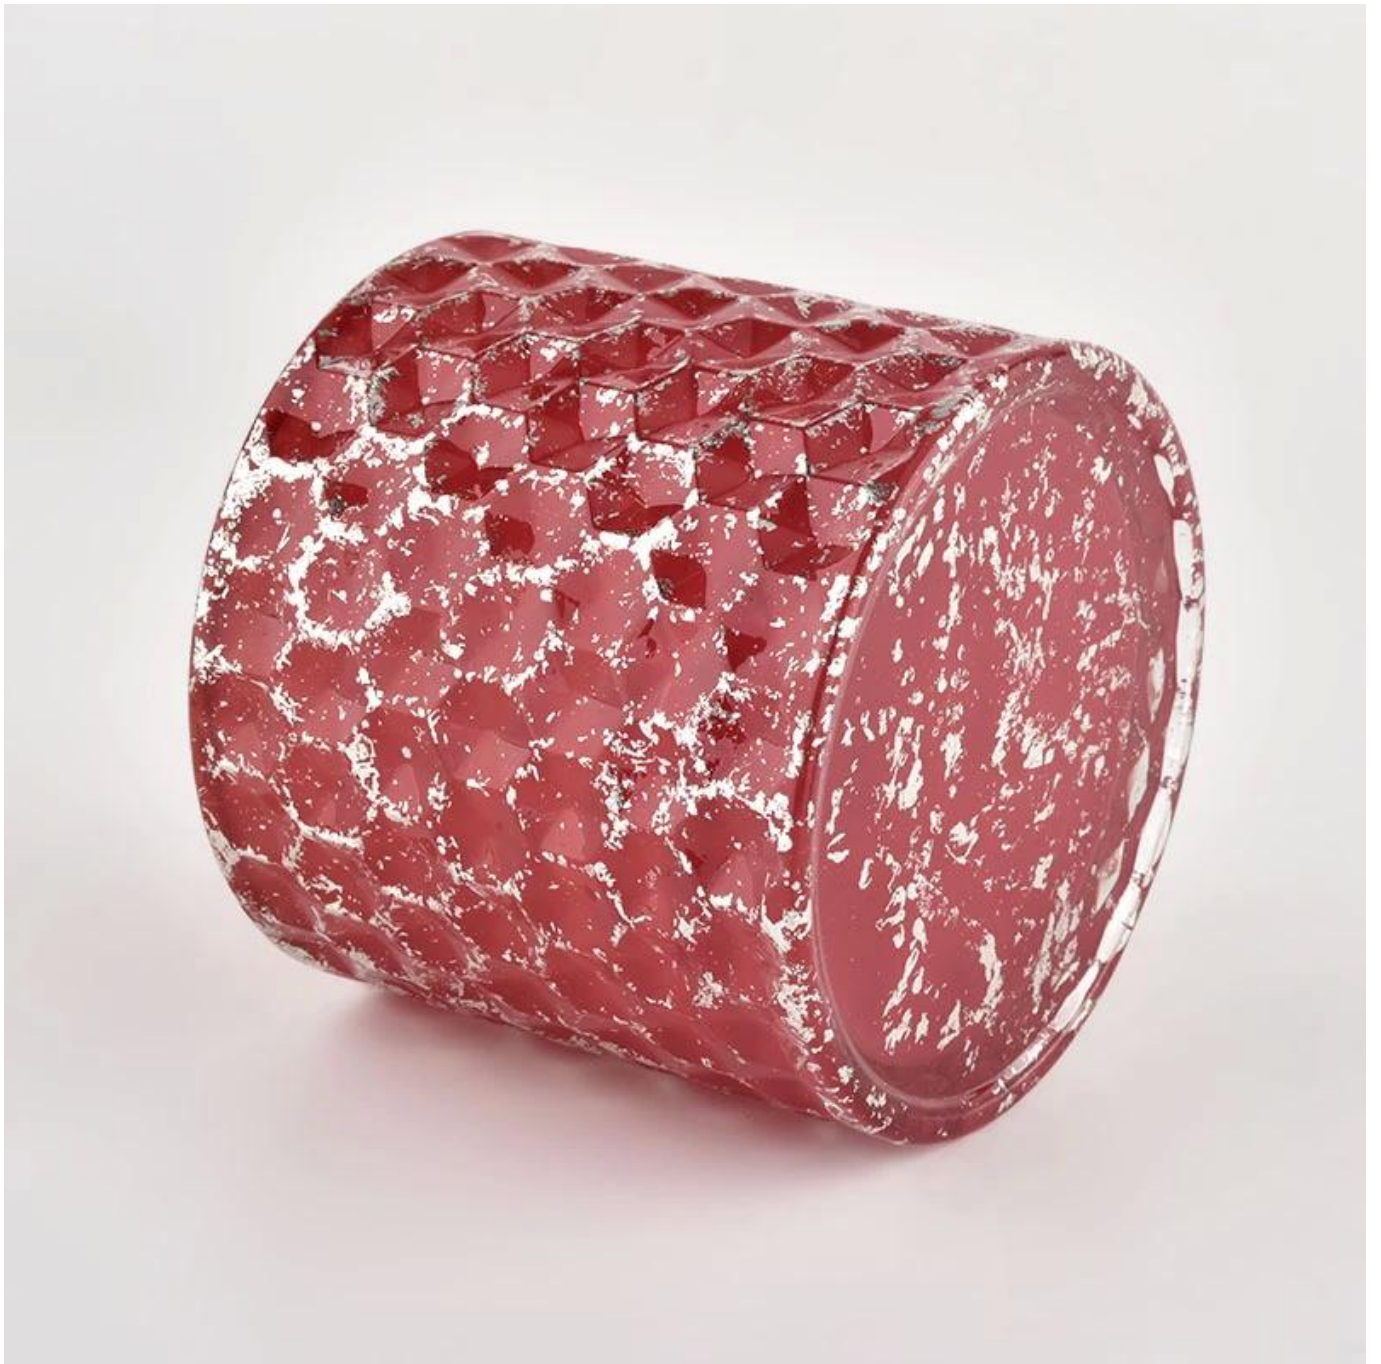

# New round glass candle vessels holders red jars with lids wholesale

Sunny Glassware not only places OEM / ODM orders, but also helps many brands to start with product concepts.

Why choose Sunny.

Nama Produk	New round glass candle vessels holders red jars with lids wholesale
-------------	---

Sample masa	1. 5 days if there is glass shape and size 2. 15 days, if you need new shapes and sizes glass
Measure	Item:SGHL21112602 Top dia: 99mm Bottom dia: 99mm Height: 90mm Weight: 440g Capacity: 525ml
Packing	Normal packing,Individual gift box, PVC box, window box, color box, white box, etc
Delivery masa	Within 35 days after the sample and order confirmed
Payment term	30% deposit by T/T in advance and the balance against the copy of B/L
Shipment	By sea,by air,by Express and your shipping agent is acceptable
Usage Occasion	Home decor,Wedding Decoration,Wedding Favors,Decoration enhancement