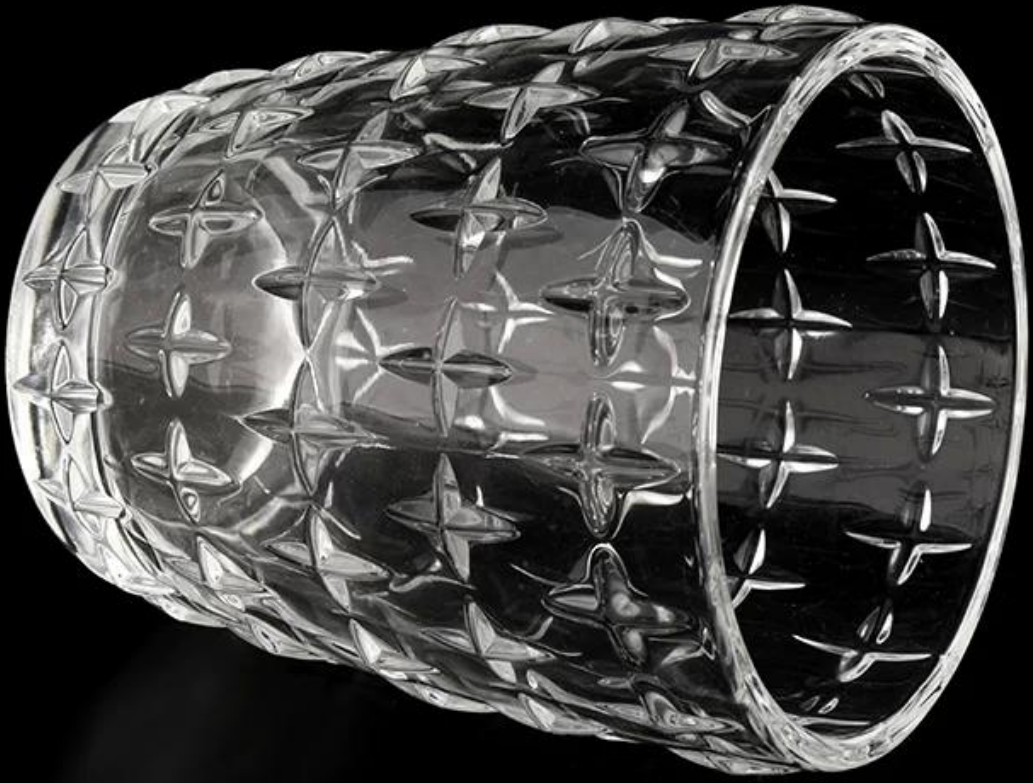

| | |
|----------------|---|
| Sample masa | 1. 5 days if there is glass shape and size 2. 15 days, if you need new shapes and sizes glass |
| Measure | Item:SGYH22022305 Top dia: 82mm Bottom dia: 58mm Height: 99.6mm Weight: 323g Capacity: 307ml |
| Packing | Normal packing,Individual gift box, PVC box, window box, color box, white box, etc |
| Delivery masa | Within 35 days after the sample and order confirmed |
| Payment term | 30% deposit by T/T in advance and the balance against the copy of B/L |
| Shipment | By sea,by air,by Express and your shipping agent is acceptable |
| Usage Occasion | Home decor,Wedding Decoration,Wedding Favors,Decoration enhancement |