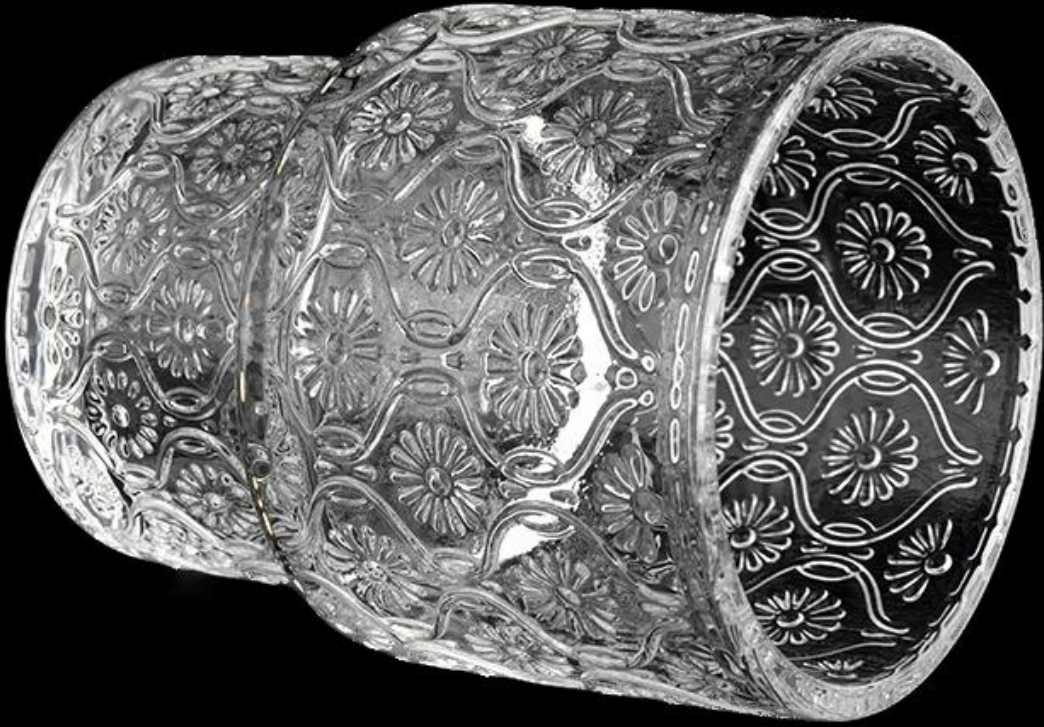

# Luxury newly 200ml flower shape glass candle vessel with ladder bottom

Sunny Glasswares not only places OEM / ODM orders, but also helps many brands to start with product concepts.

Why choose Sunny.

Nama Produk	Luxury newly 200ml flower shape glass candle vessel with ladder bottom
-------------	--

Sample masa	1. 5 days if there is glass shape and size 2. 15 days, if you need new shapes and sizes glass
Measure	Item:SGYH22022301 Top dia: 68mm Bottom dia: 55mm Height: 91mm Weight: 220g Capacity: 204ml
Packing	Normal packing,Individual gift box, PVC box, window box, color box, white box, etc
Delivery masa	Within 35 days after the sample and order confirmed
Payment term	30% deposit by T/T in advance and the balance against the copy of B/L
Shipment	By sea,by air,by Express and your shipping agent is acceptable
Usage Occasion	Home decor,Wedding Decoration,Wedding Favors,Decoration enhancement