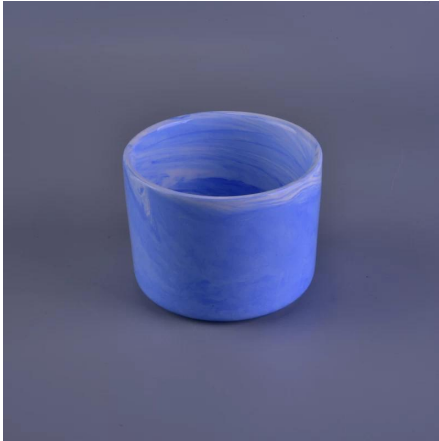

## Descriptions

---

This red color and ceramic material make this candle holder special and elegant.

Everything is going on, but don't give up trying.

More Product Pictures

[Similar Products Link](#)