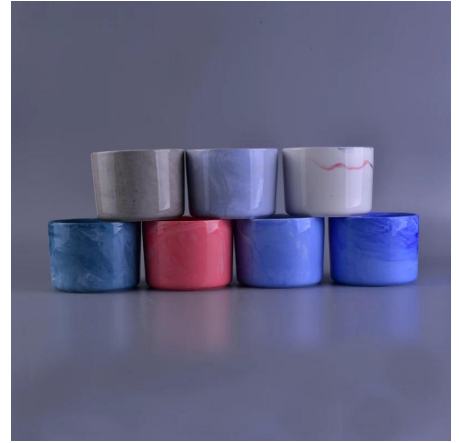

## Descriptions

---

This red color and ceramic material make this candle holder special and elegant.

Everything is going on, but don't give up trying.

More Product Pictures

[Similar Products Link](#)