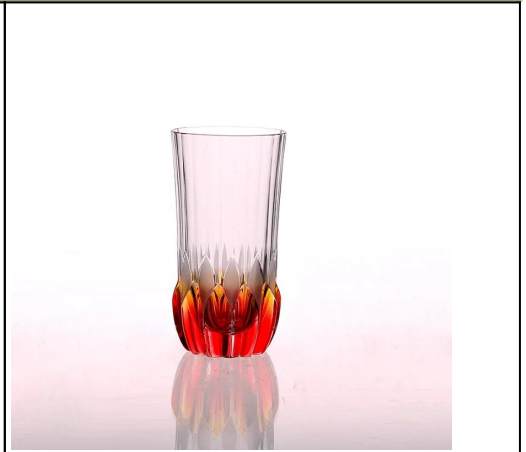

Skype Sunnyglassware033

Office Tel. +86-755-25643419(ext.609)

Mobile +86-(0)137-1047-9011

WhatsApp +86-(0)137-1047-9011

Everything is going on, but don't give up trying

Similar Products Link

Office & Sample Room