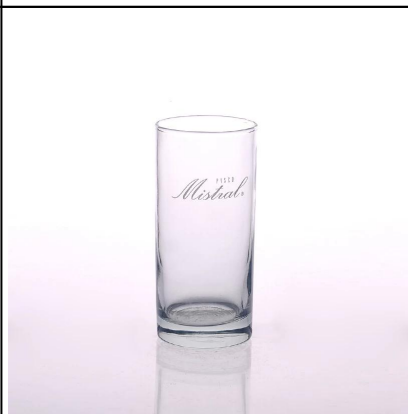

Skype Sunnyglassware033

Office Tel. +86-755-25643419(ext.609)

Mobile +86-(0)137-1047-9011

WhatsApp +86-(0)137-1047-9011

Everything is going on, but don't give up trying

Similar Products Link

Office & Sample Room