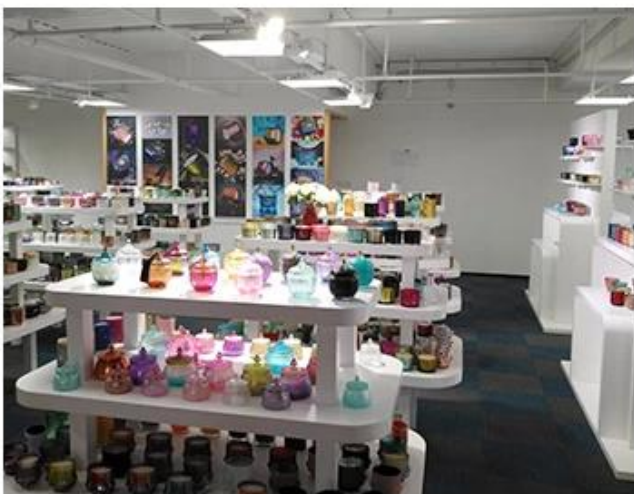

SAMPLE ROOM

There are more than 5000 products in
sample room of Sunny Glassware
for your reference. No second Co. in China!

EXHIBITION

“

We have taken part in various exhibitions since 2002 year, like Shanghai, London, Las Vegas, Hongkong show.