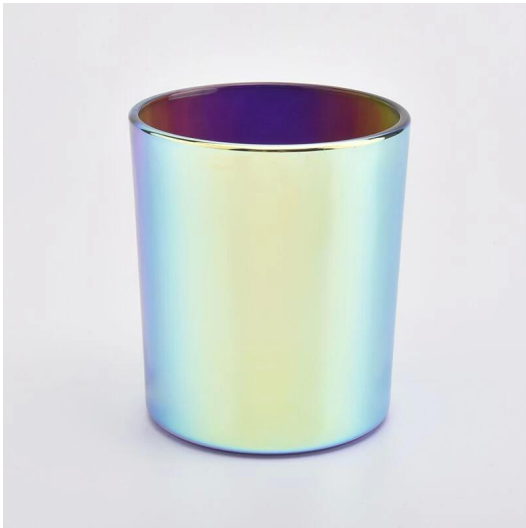

Kenapa pilih Barangan Candle Glassware Sunny