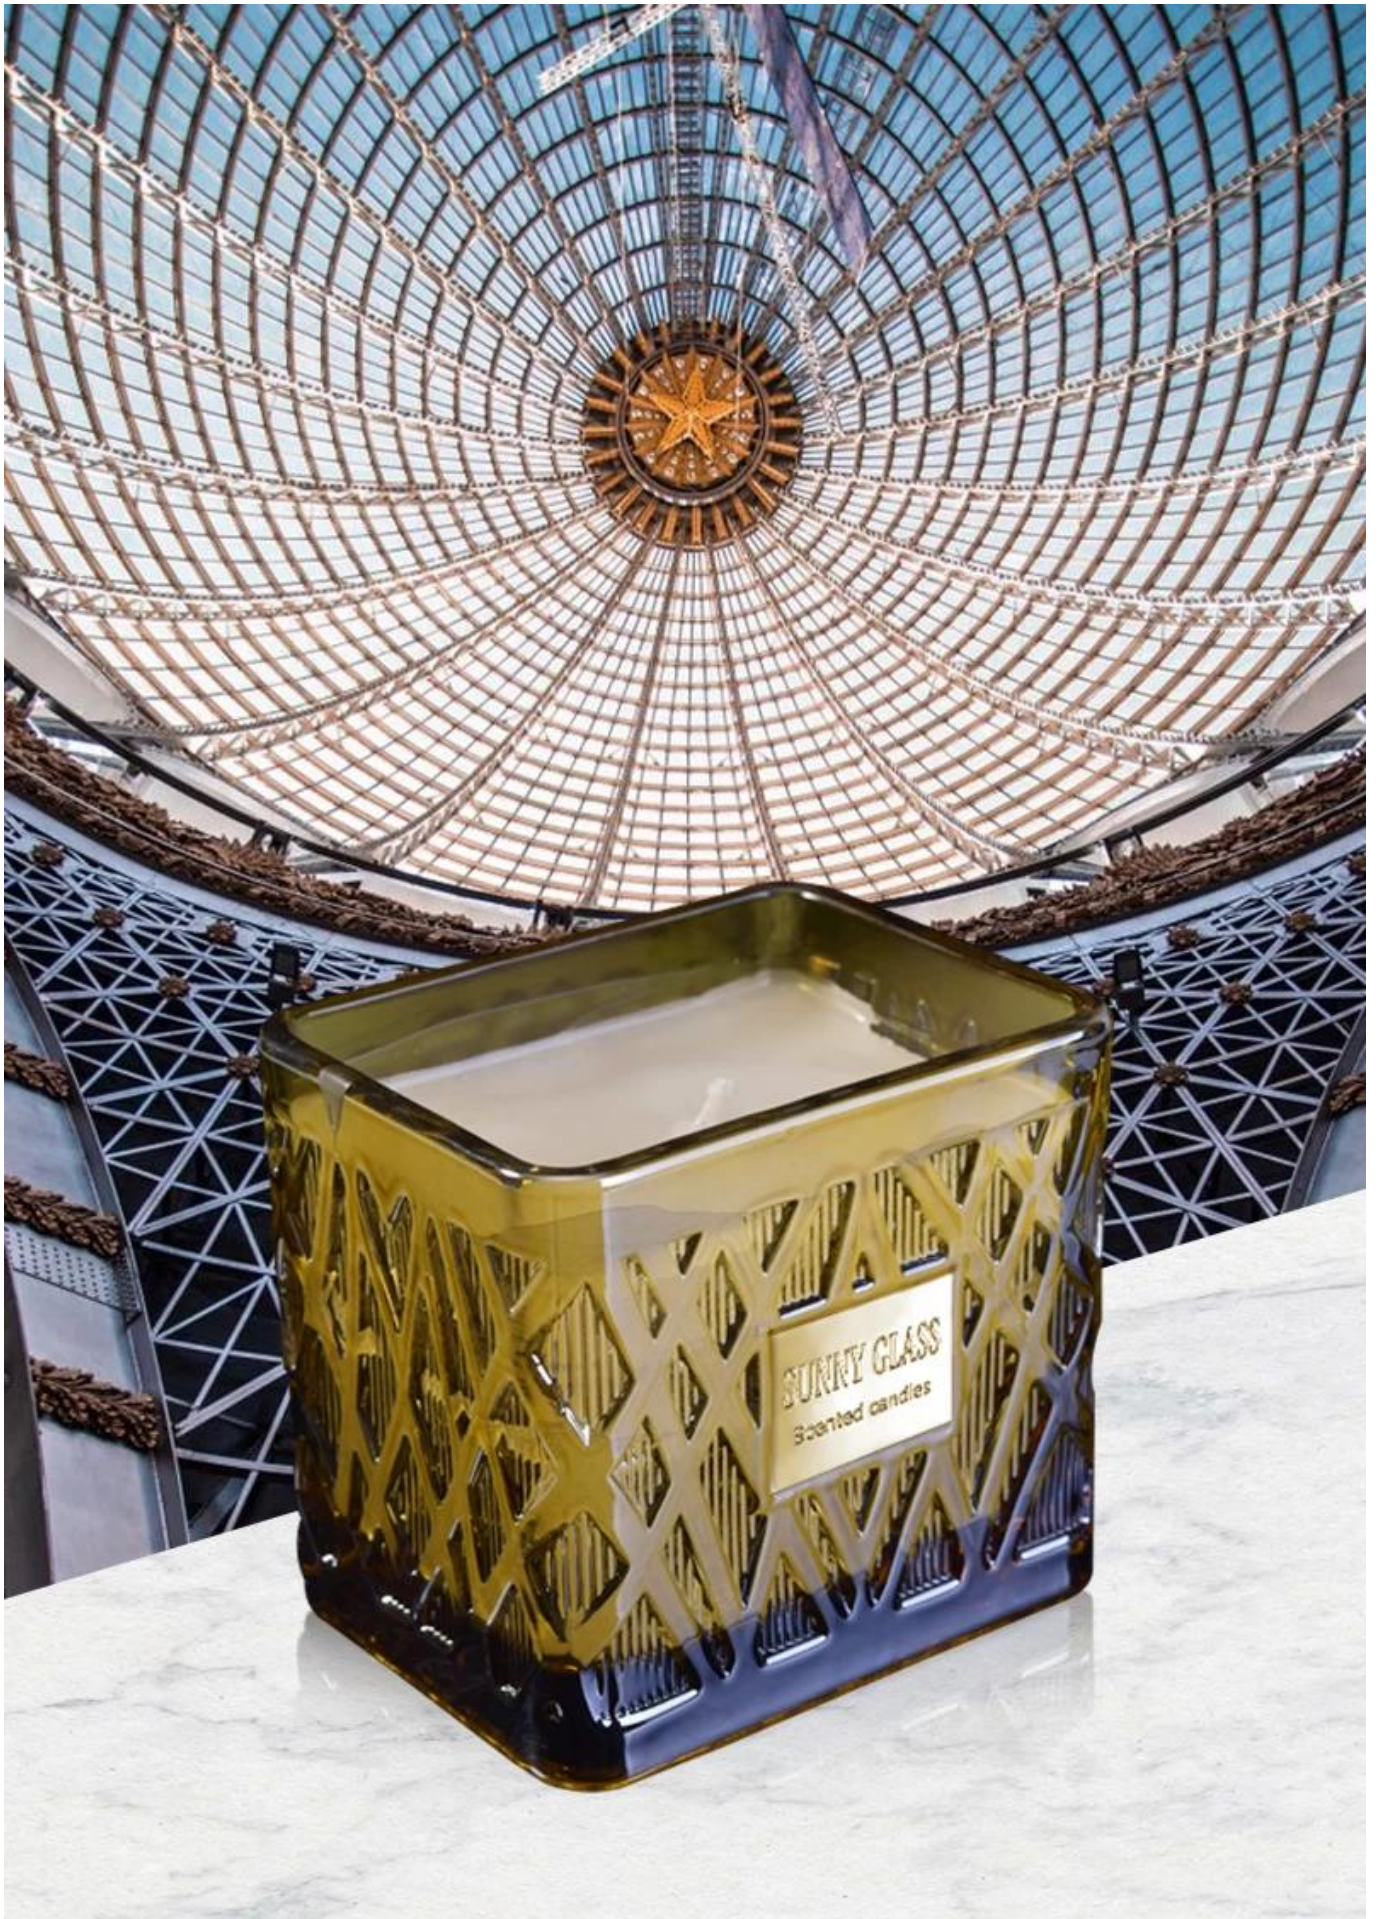

**550ml 19oz 20oz kosong Rectangle Glass Lilin Containers
Wholesale Gridlines Design**

Exquisite Embossed Pattern

Length	95mm
Capacity	350ml
Weight	500g
Wall thickness	5mm

PS:

Sunny Glassware had applied the patent for our own designs they are protected by copyright and not allowed to show any other vendors to quote or copy. Meanwhile, it can be your private label product and won't supply others once you place order with defined qty.