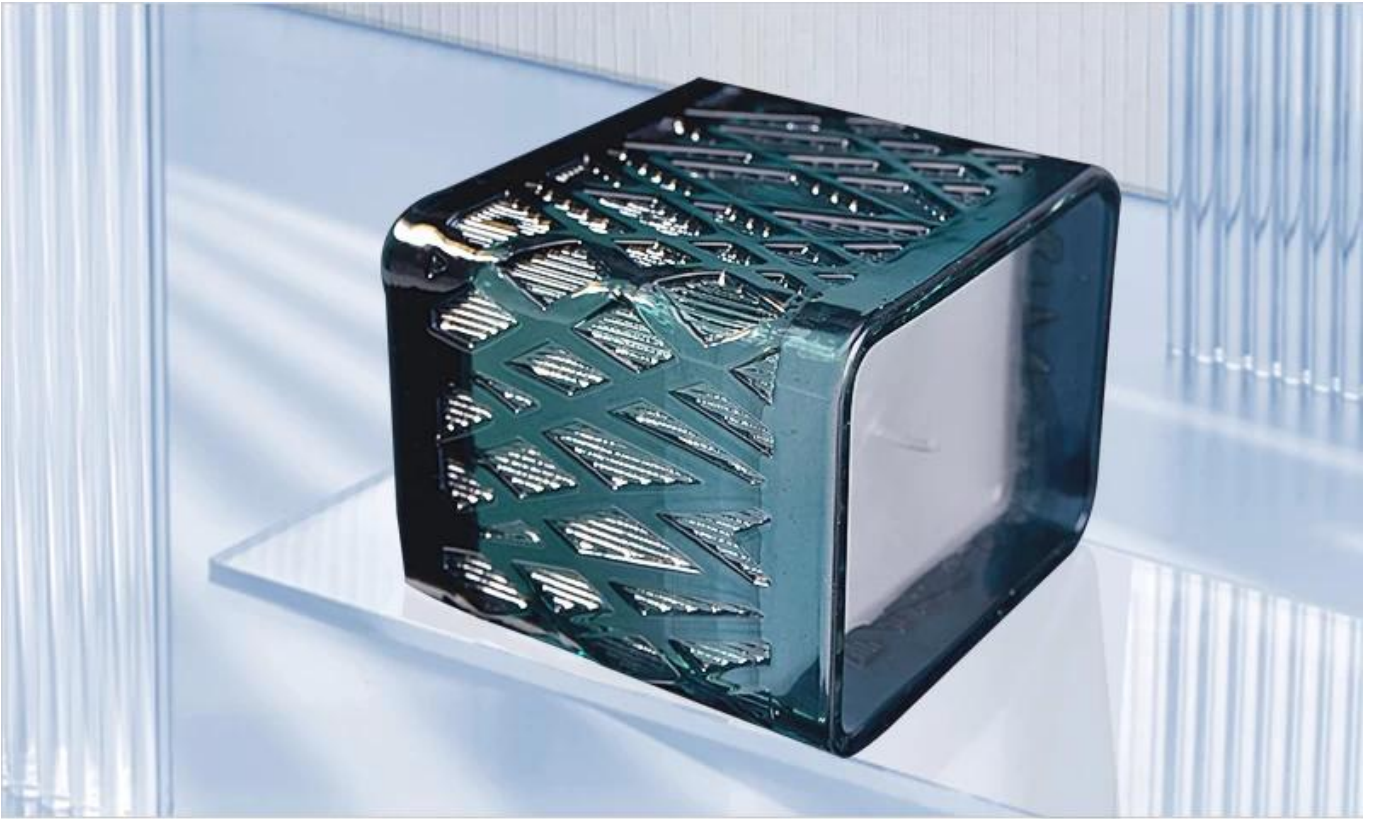

**550ml 19oz 20oz kosong Rectangle Glass Lilin Containers
Wholesale Gridlines Design**

Exquisite Embossed Pattern

Length	95mm
Capacity	350ml
Weight	500g
Wall thickness	5mm

PS:

Sunny Glassware had applied the patent for our own designs they are protected by copyright and not allowed to show any other vendors to quote or copy. Meanwhile, it can be your private label product and won't supply others once you place order with defined qty.