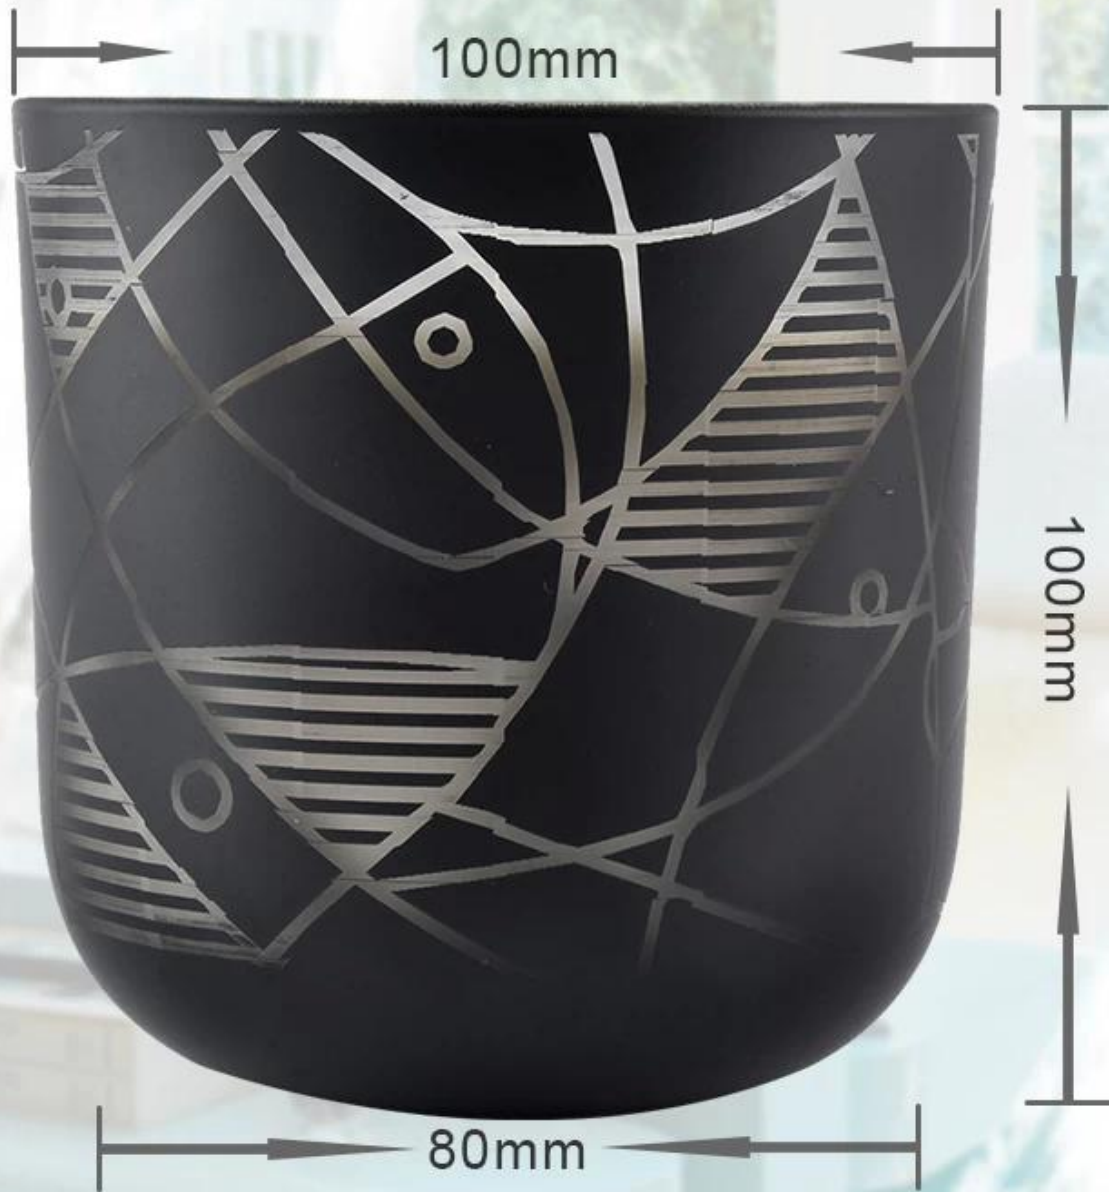

**480ml 17oz bekas kaca untuk membuat lilin wangi**

# PRODUCT INFORMATION

Classical round bottom glass candle jars, can hold 13oz wax ,  
perfect size for home decoration.

# GLASS CANDLE JAR

Classical round bottom glass candle jars,  
can hold 13oz wax , perfect size for home decoration.

Weight:468g

Capacity:480ml

# DESIGN

Classical round bottom glass candle jars, can hold 13oz wax , perfect size for home decoration.

This design using simple glass candle jar with classical black artwork, new processing technology in traditional glass candle jar make this item meaningful