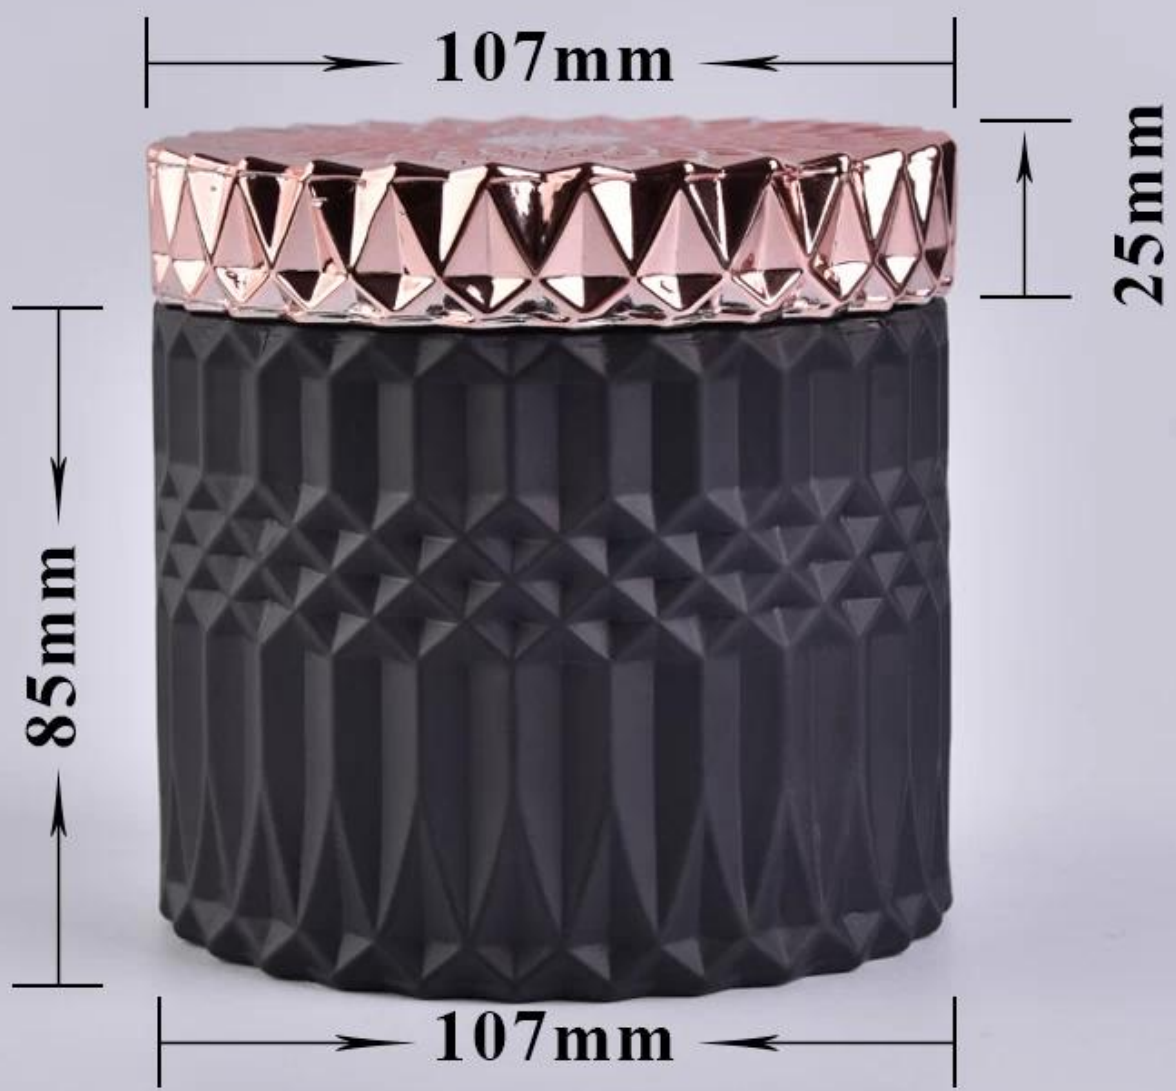

- **Fast Quantity and Launch-  
ed Speed**  
speed can be compared with Zara

- **Award-winning Design Team**  
won the trust of many upscale brands

**Kenapa pilih Sunny.**

---

**Weigh: 698g**

**Capacity: 495ml**