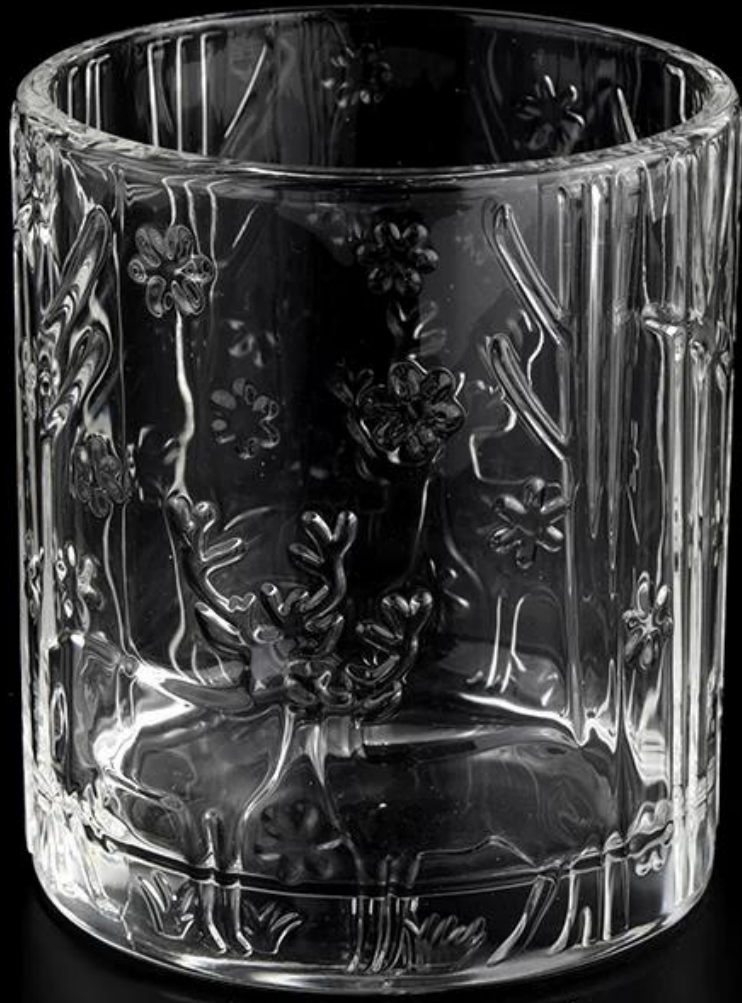

14oz clear glass cylinder jar with antler design wholesale

Sunny Glatwares not only places OEM / ODM orders, but also helps many brands to start with product concepts.

Why choose Sunny.

Nama Produk	clear glass cylinder jar for 14oz candle filling supplier
-------------	---

Sample masa	1. 5 hari jika terdapat bentuk dan saiz kaca 2. 15 days, if you need new shapes and sizes glass
Ukuran	Item:SGYH22022311 Top dia: 85mm Bottom dia: 85mm Height: 100mm Weight: 411g Capacity: 410ml
Packing	Normal packing,Individual gift box, PVC box, window box, color box, white box, etc
Delivery masa	Within 35 days after the sample and order confirmed
Payment term	30% deposit by T/T in advance and the balance against the copy of B/L
Shipment	By sea,by air,by Express and your shipping agent is acceptable
Usage Occasion	Home decor,Wedding Decoration,Wedding Favors,Decoration enhancement