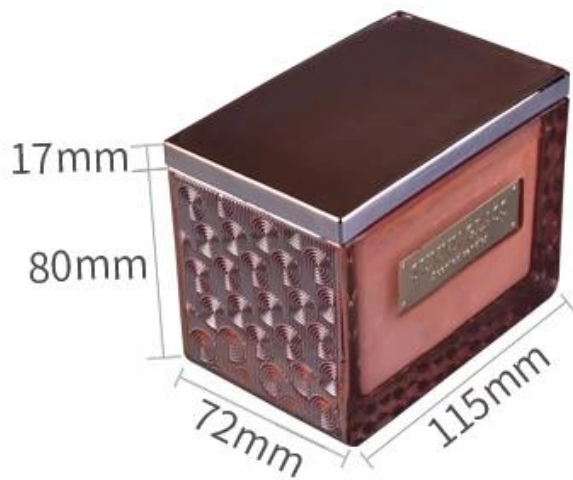

13oz 15oz Rectangle Mewah Kaca Lilin Bekas dengan Lids Borong

Exquisite Embossed Pattern

Capacity	371ml
weight	687g+179g
lid width	73mm

PS:

Sunny Glassware had applied the patent for our own designs they are protected by copyright and not allowed to show any other vendors to quote or copy. Meanwhile, it can be your private label product and won't supply others once you place order with defined qty.