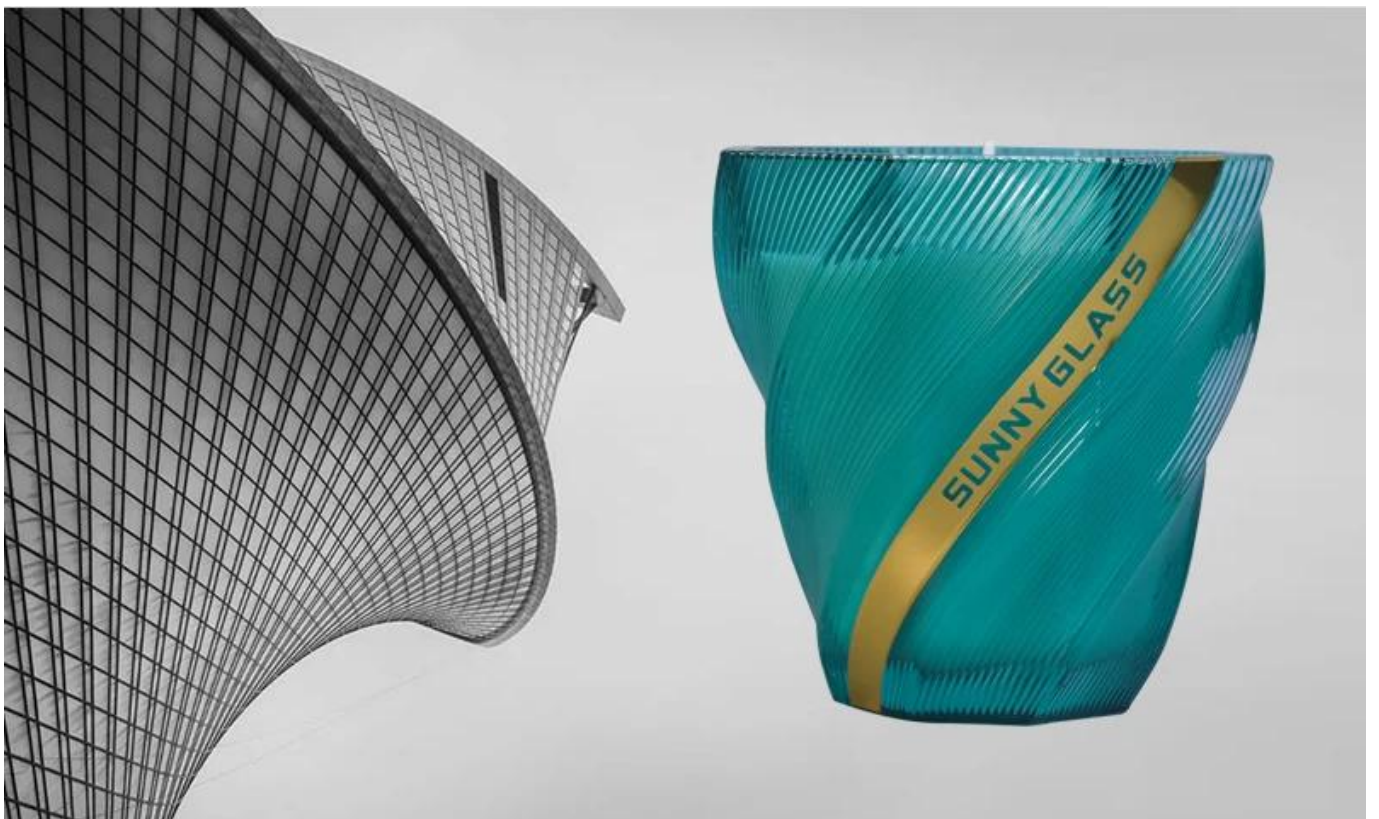

**12oz 13oz Matte Glass Lilin Jars Spiricle Design Mewah  
Golden Line Decoration**

# Exquisite Embossed Pattern

Capacity	365ml
Weight	424g