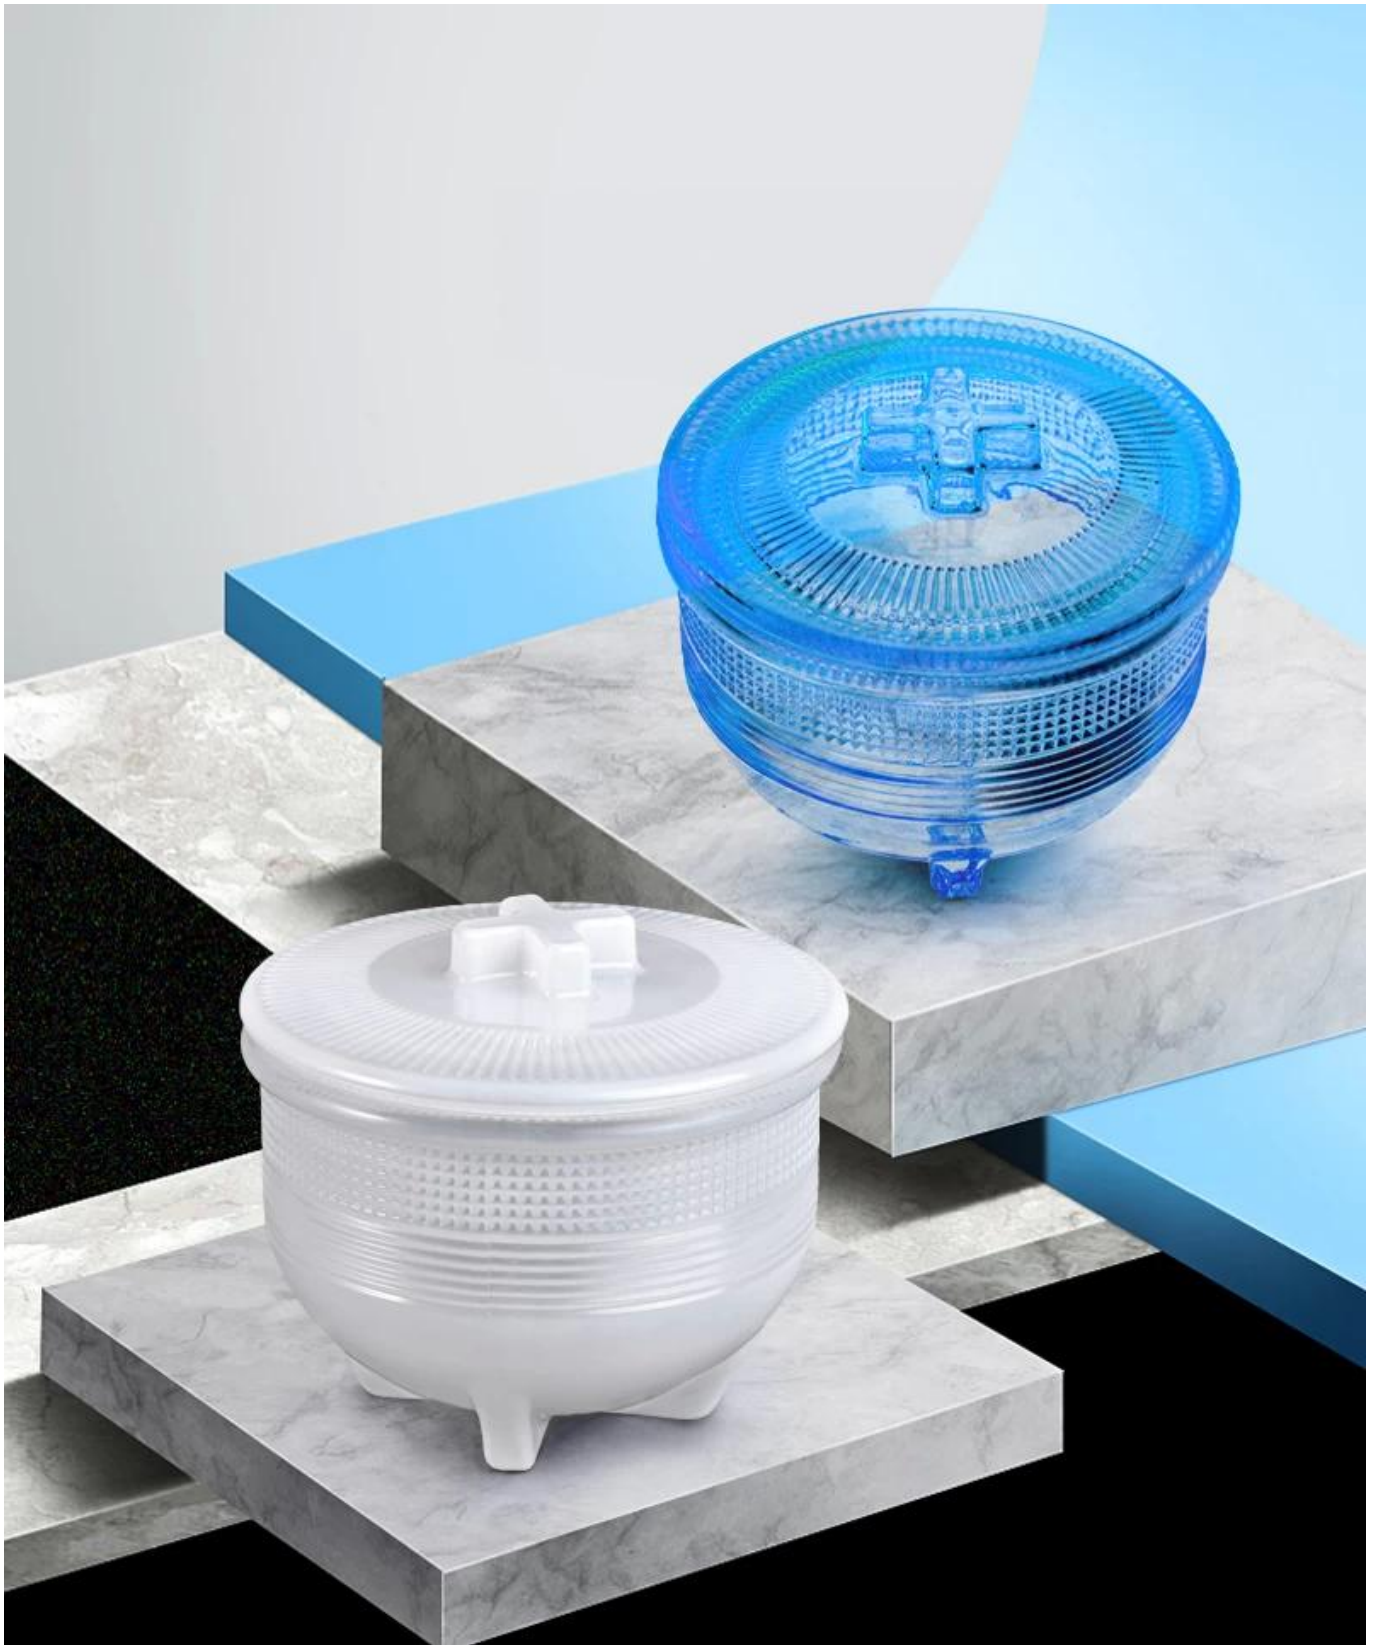

## **11oz balang lilin kaca mewah dengan tudung salib dan berdiri**

Sunny Glassware strictly protect the customers' designs, all the newly designed items from us haven't been copied in three years.

Capacity	310ml
weight	365g

Lid Weight:140g  
Dia: 110mm  
Height: 25mm