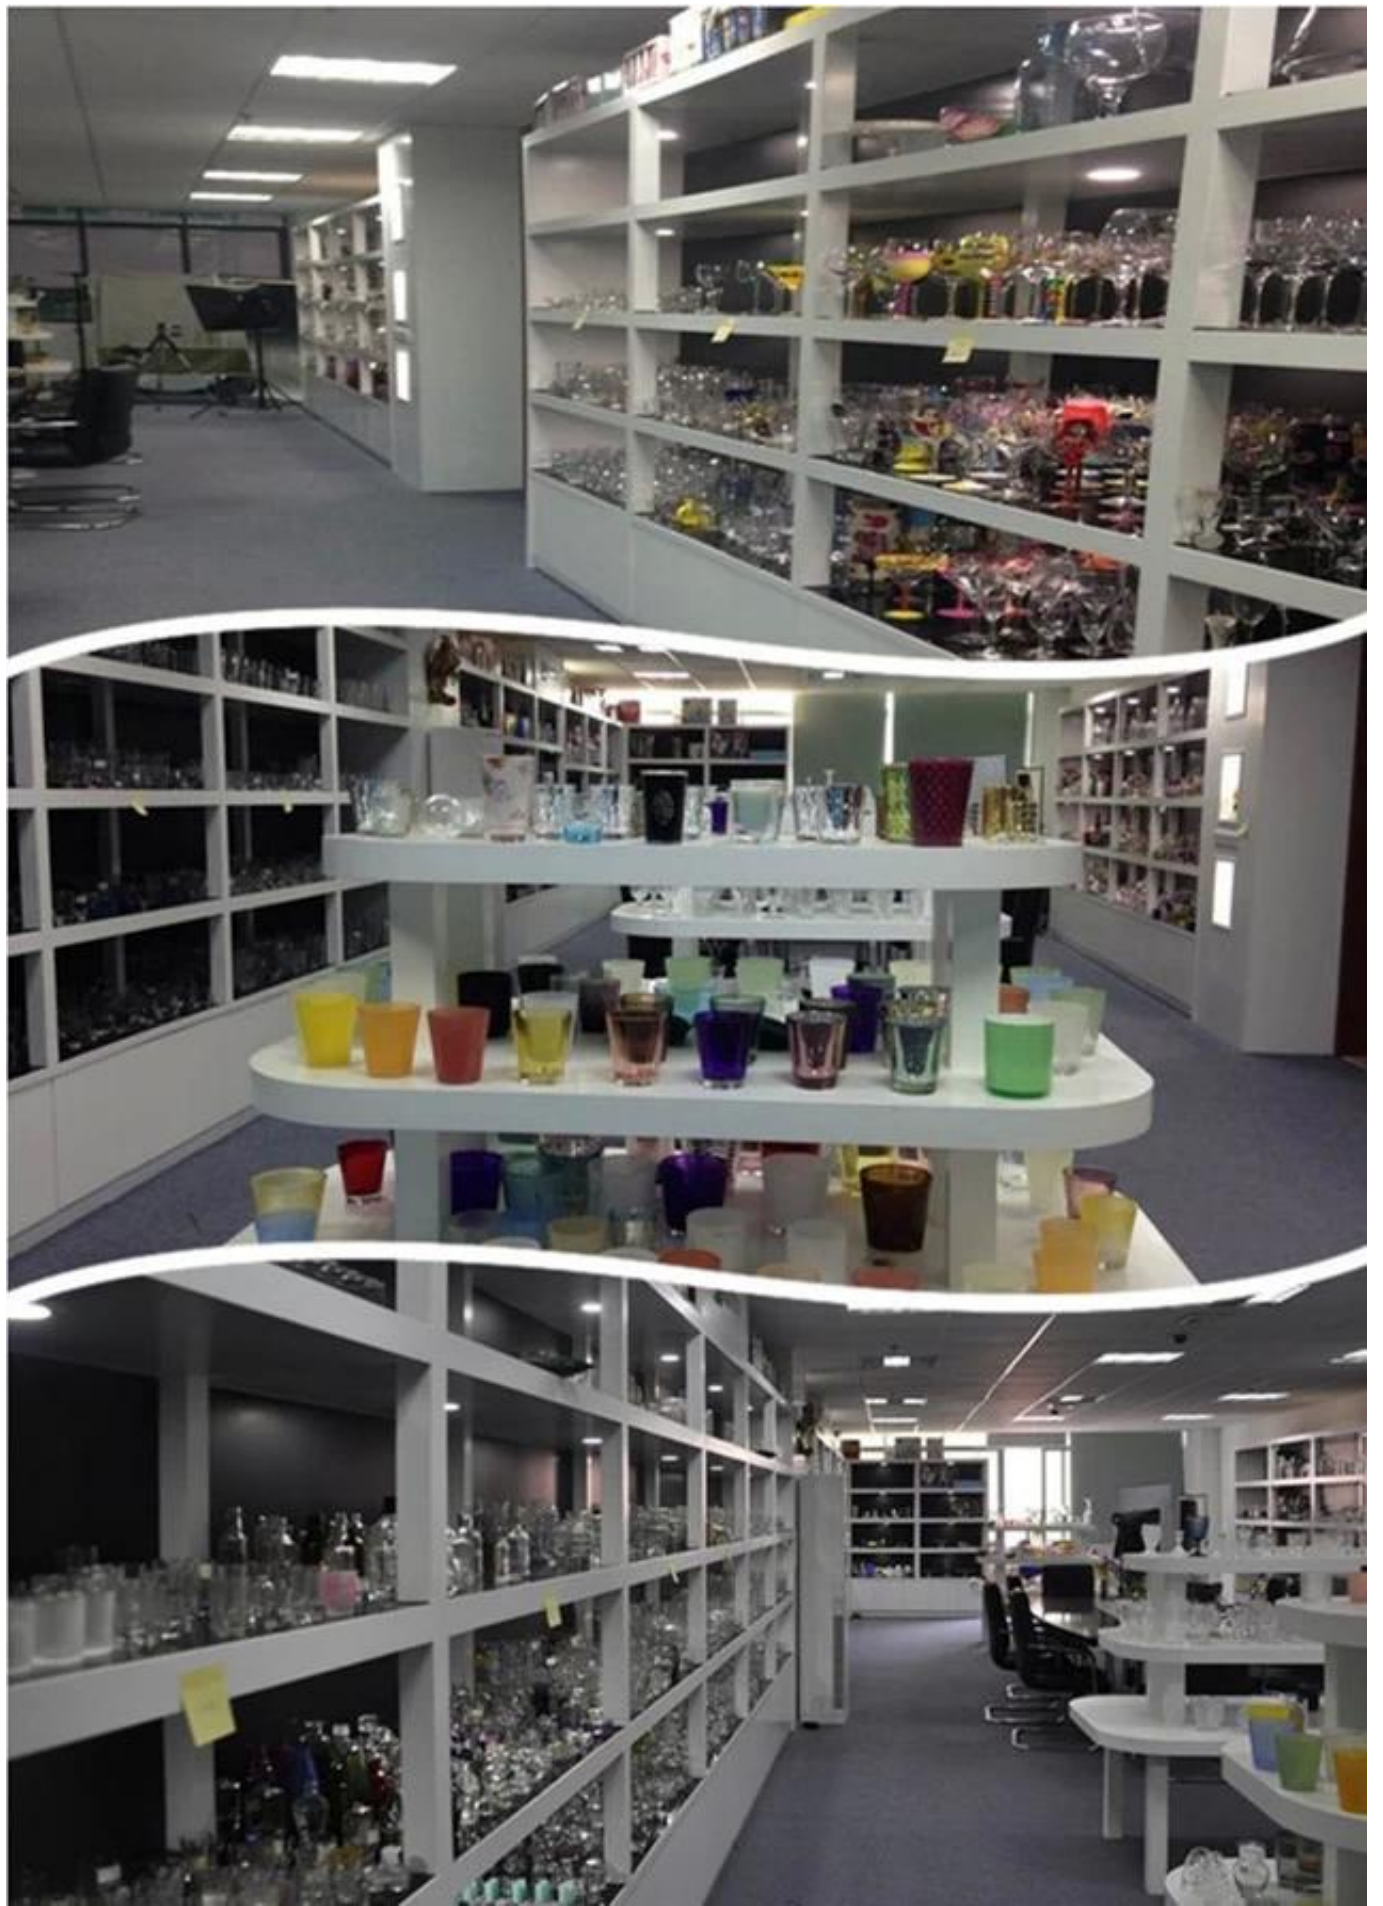

More Product Pictures

[Similar Products Link](#)

Office & Sample Room

Factory Show

Spray colour