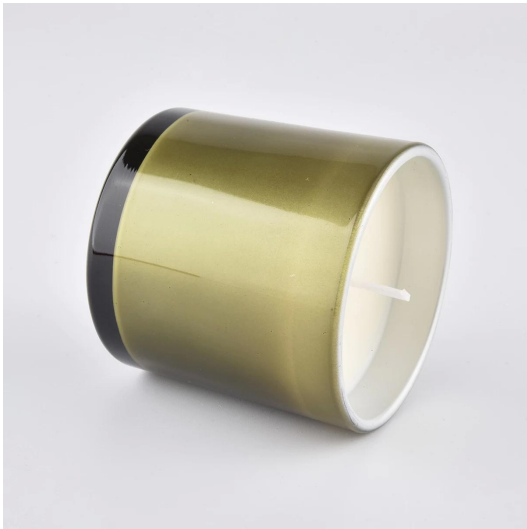

Specifications

Material: Glass

Capacity: 80ml

Quality: AQL 6.0

Color: Green

Product Name

SG-568

Brand: NEST

Material: Glass

Capacity: 80ml

Product Details

SG-568

Height: 68 mm

Width: 65 mm

Depth: 68mm

Weight: 210 g

Volume: 210 ml

MOQ: 3000pcs

Material: Glass

Color: Green

□□ & □□

Different From The Peer

Own professional shipping company(Shenzhen Sunny Worldwide logistics)

20+ years freight history and WCA members.