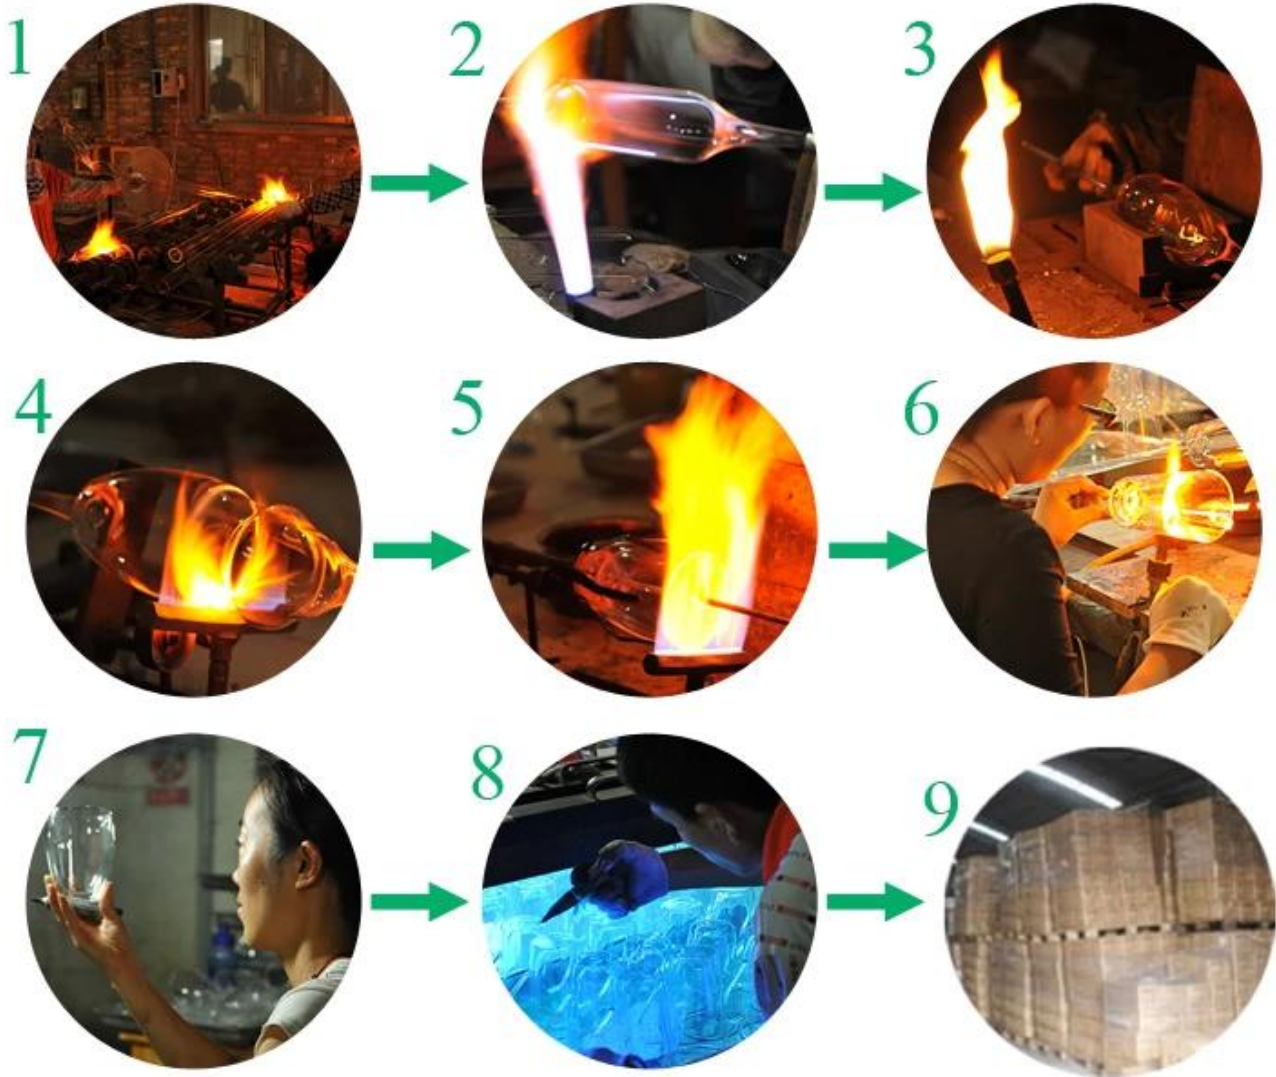

Borosilicate glass

S Our Company & Sample Room *Every day is sunny day*