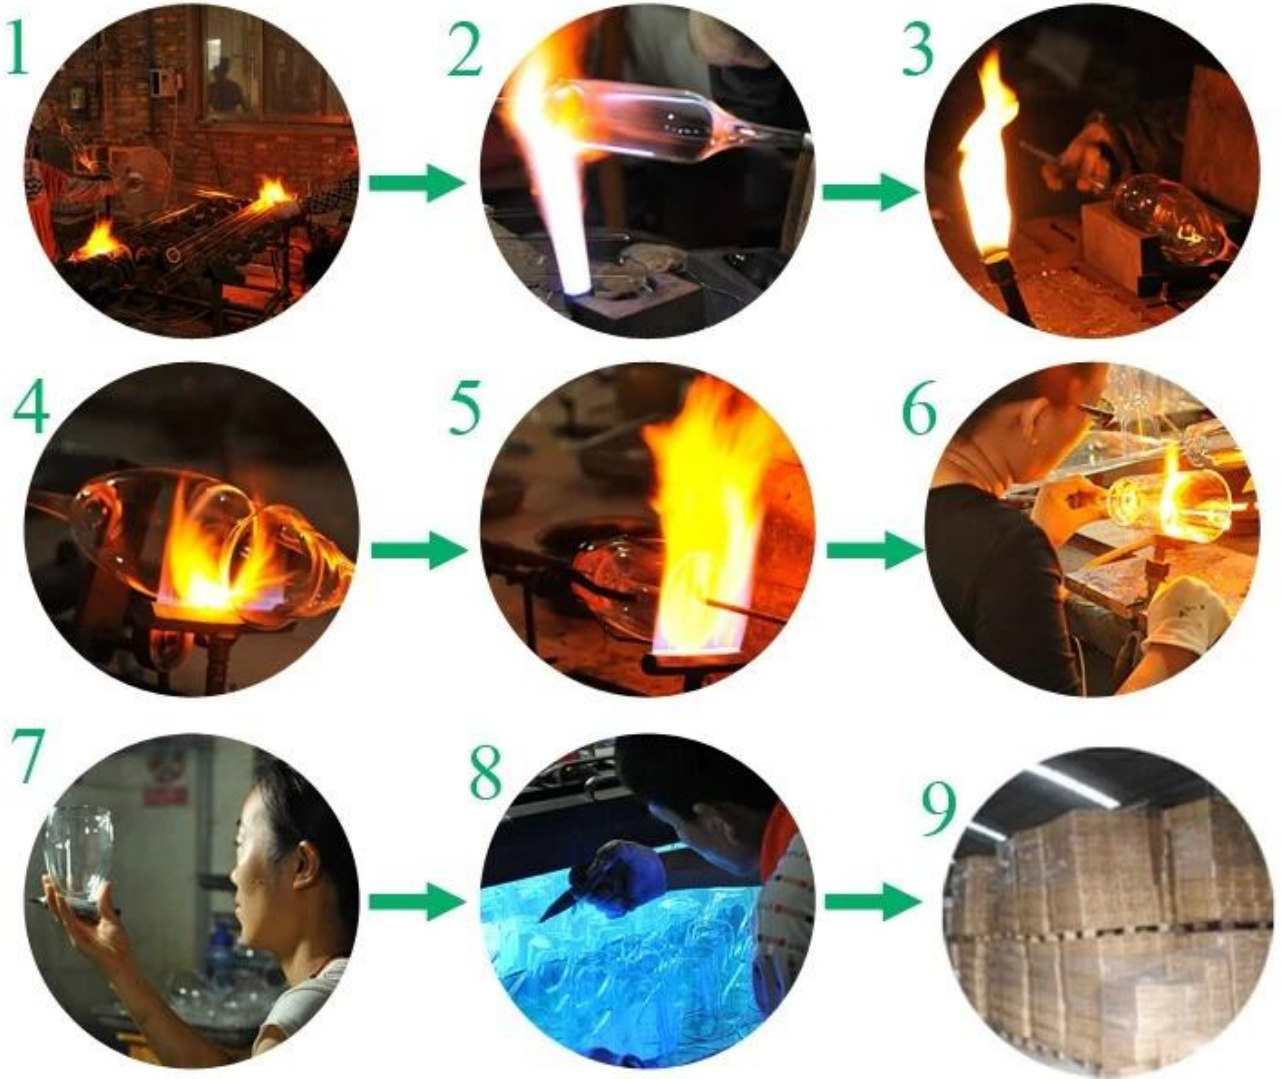

Borosilicate glass