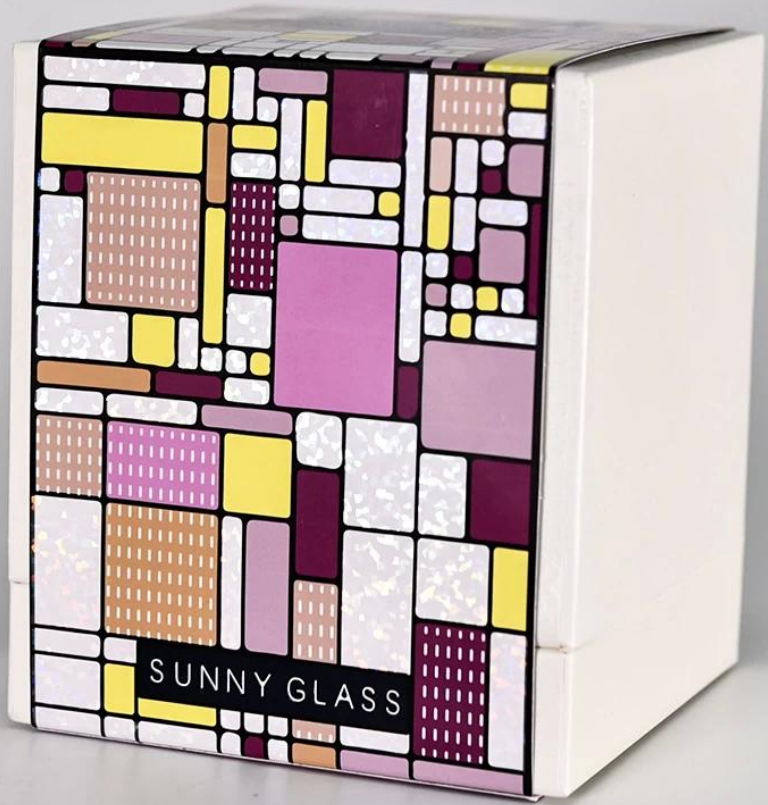

*Sunny Glass*

SCENTED CANDLE

7OZ/SOY WAX CANDLE