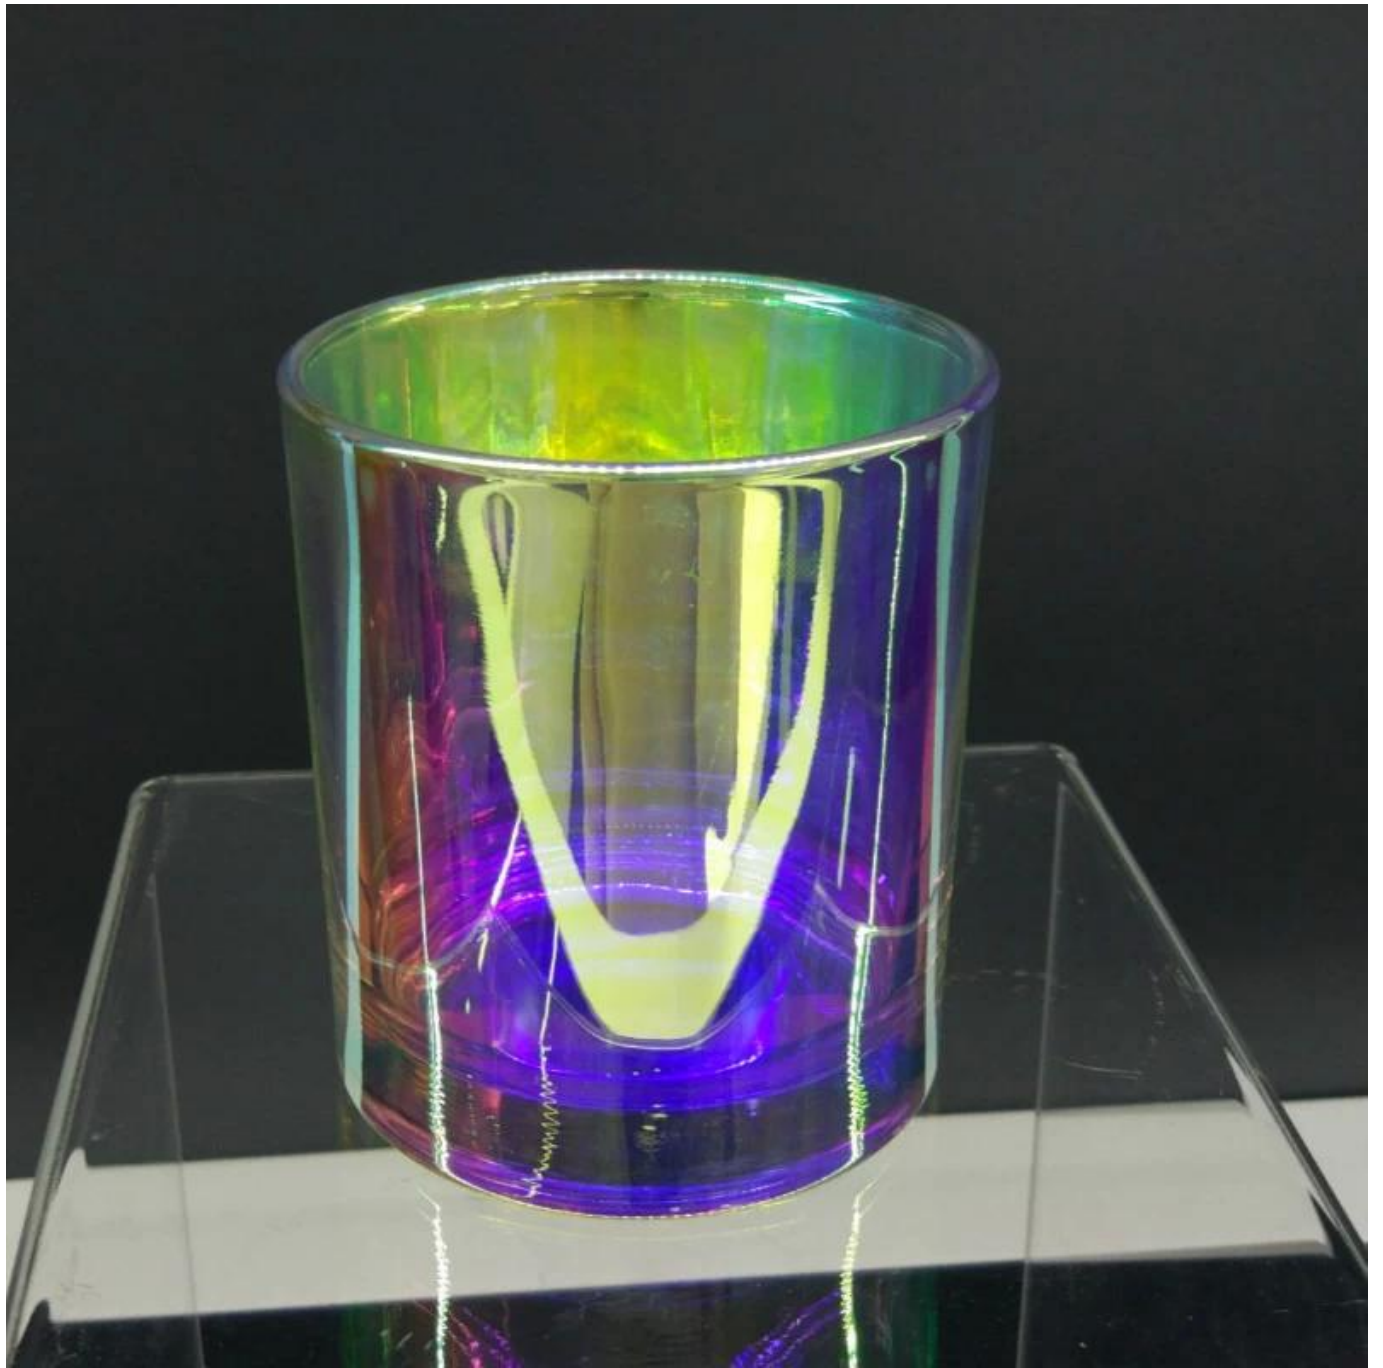

XXXXXXXXXXXXXXXXXXXXXXXXXXXX

Product Details

Model	SG8090RX
Part	XXXXXXXX
Code	XXX
Specifications	1. XXXXXXXX5XXXXXXXXXXXX 2. XXXXXXXXXXXXXXXXXXXXXXX15
Part	XXXXXXXXXXXXXXXXXXXX4XXXXXXXXXXXX48
Code	XXXX50~1,000,000
Part	XXXXXXXX35XXXXXX
Code	30T / TXXXXXXXXB / LXXXXXXXXXXXX
Part	XX
Code	1. XXX XXXXXXXXXXXXXXX XXXX 2. XXXXXXXXXXXXXXXXXXXXXXX XXXXXXXXXXXXXX 4. ASMTXXXXXXXXXXXX
Code	1. XXXXXXXXXXXXXXXXXXXXXXX 2. ANYXXXXXXXXXXXXXXXXXXXXXXXXXXXXXXXXXXXX 3. XXX 4. XXXXXXXXXXXXXXXXXXXXXXX 5. XXXXXXXXXXXXXXXXXXXXXXXXXXXXXXXXXXXXXXX