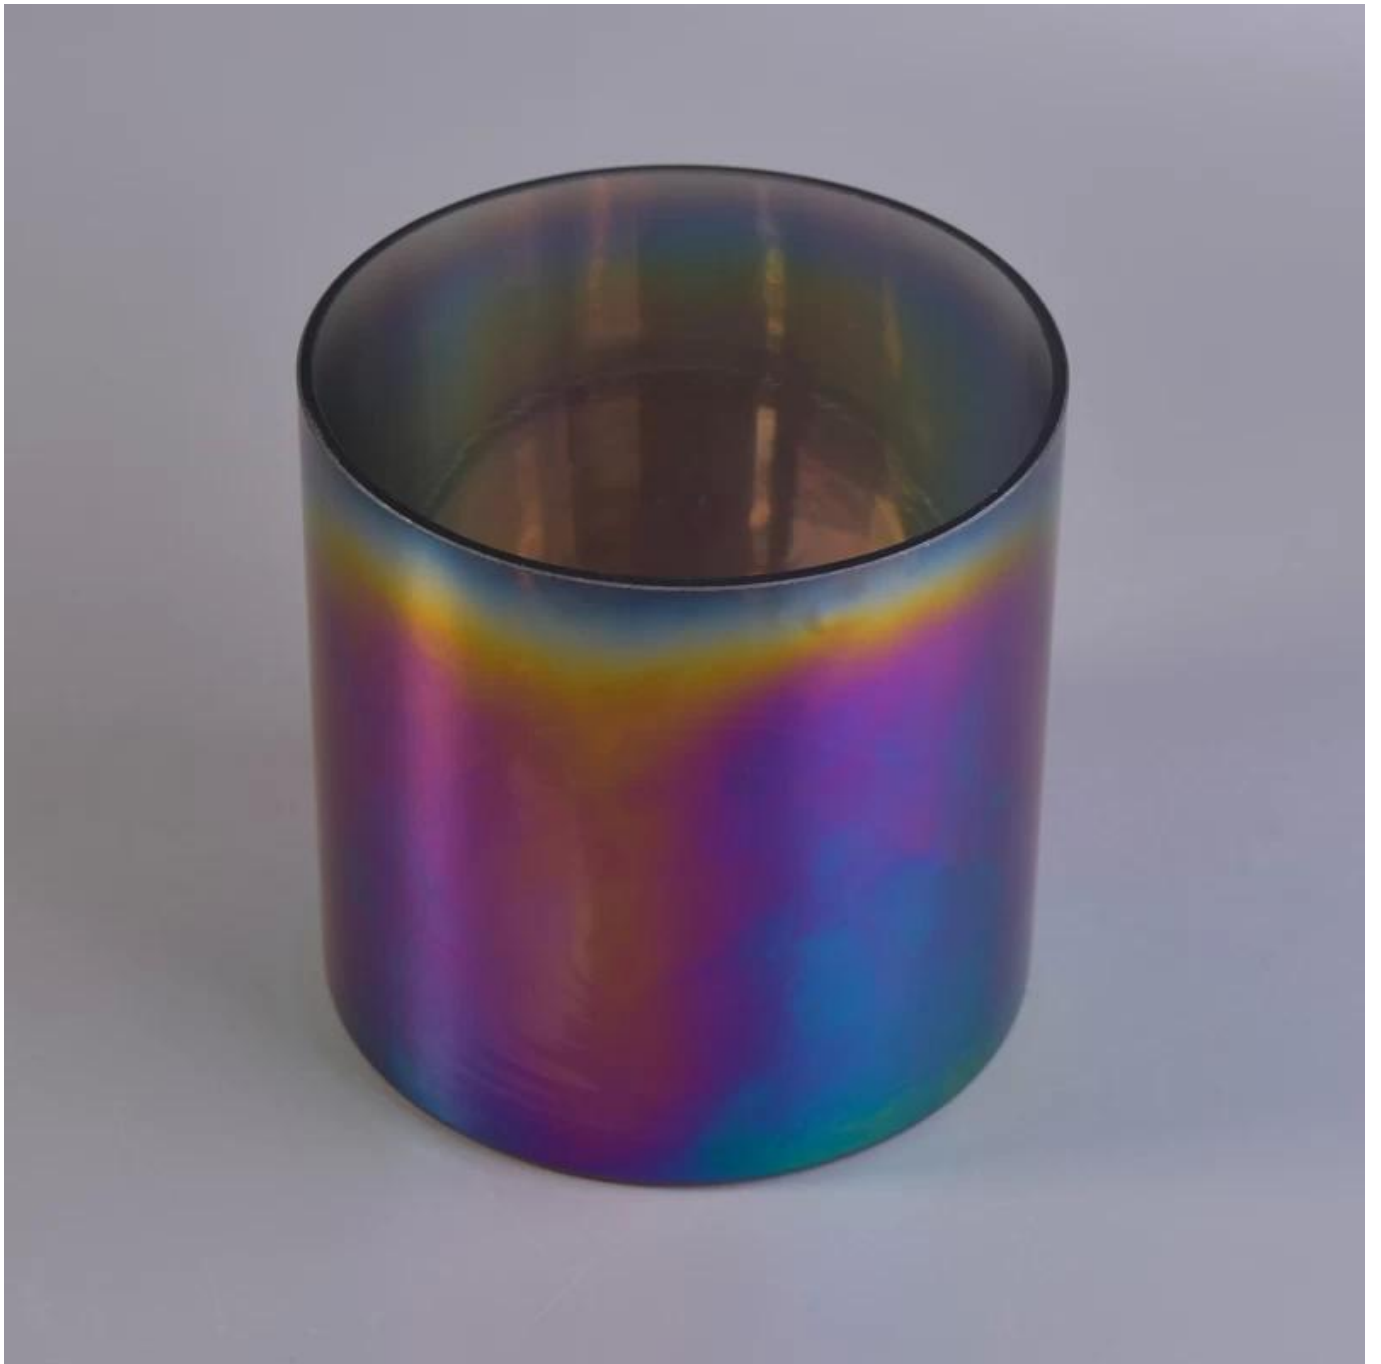

Product Details

Item	SGLYP17042206 140mm 134mm 113mm 1020g 1215ml
Color	
Material	
Quantity	7
Dimensions	T / T30 B / L
Standard	ASTM
Notes	1. 2. 3.Any

More Product Pictures

Shenzhen Sunny Glassware Co.,Ltd