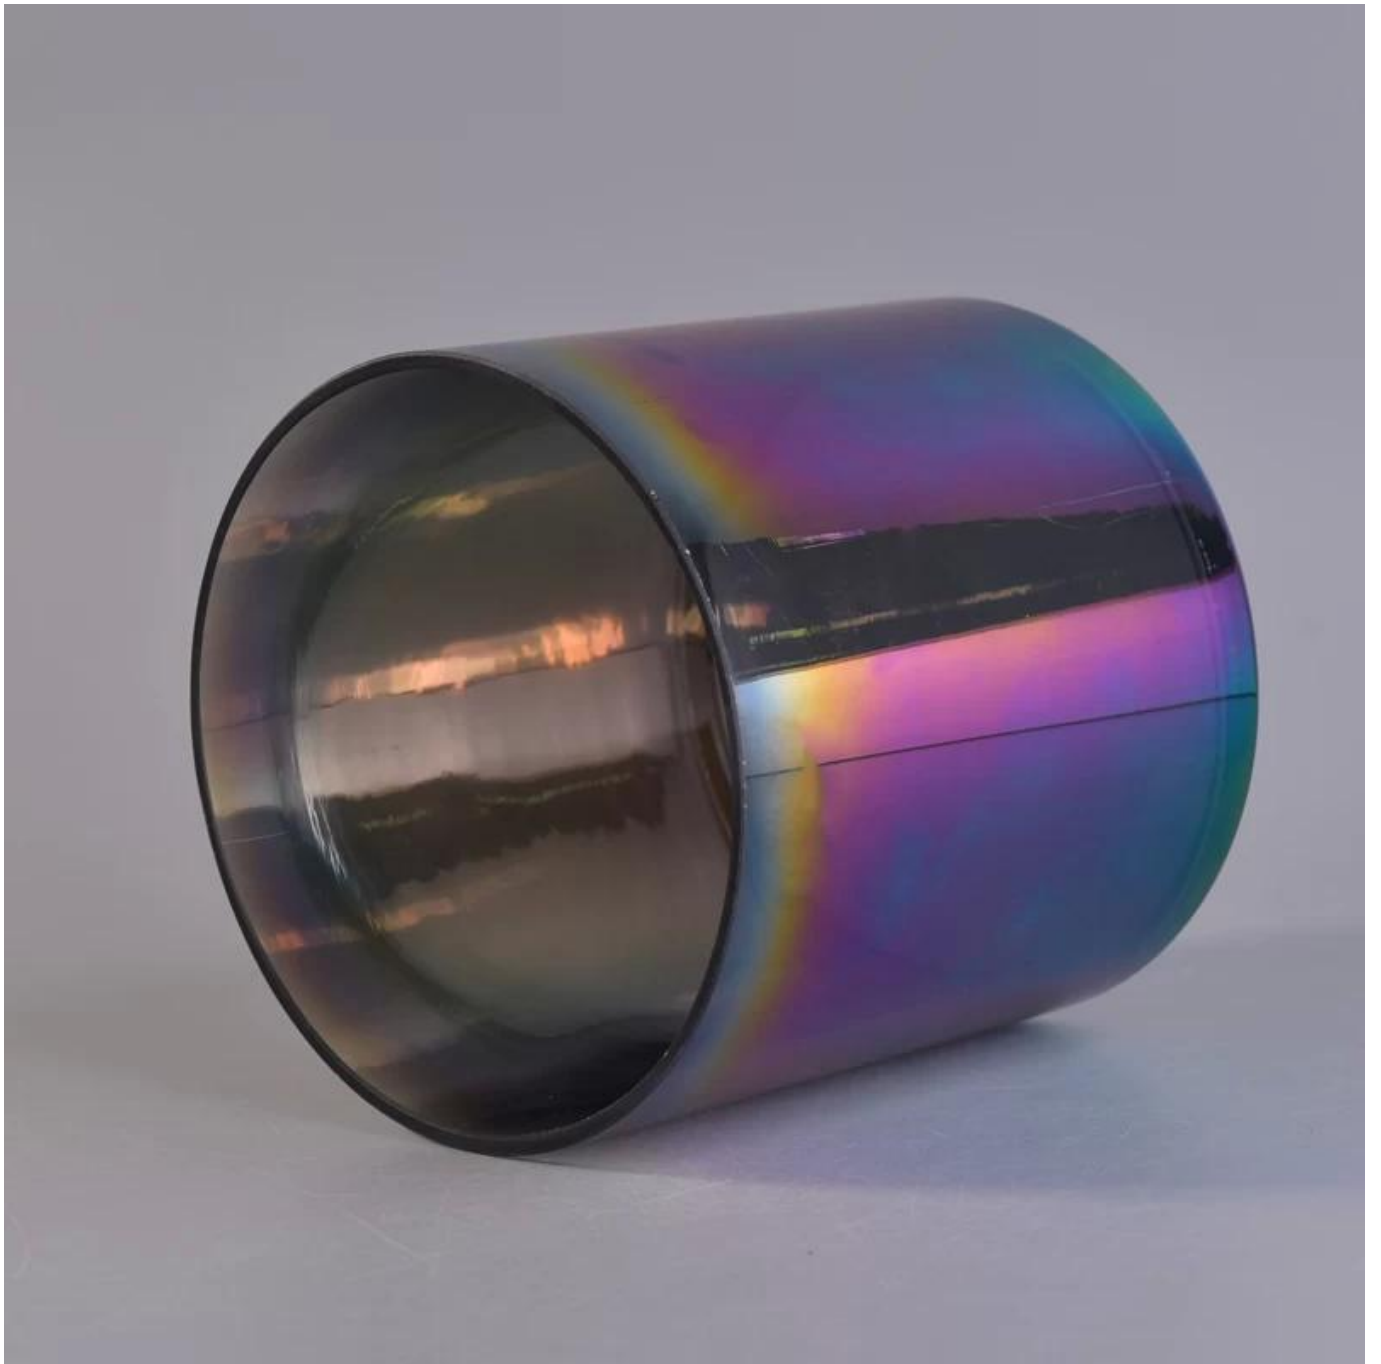

Product Details

Item	SGLYP17042206 140mm 134mm 113mm 1020g 1215ml
Color	
Material	
Quantity	7
Dimensions	T / T30 B / L
Standard	ASTM
Notes	1. 2. 3.Any

More Product Pictures

Shenzhen Sunny Glassware Co.,Ltd