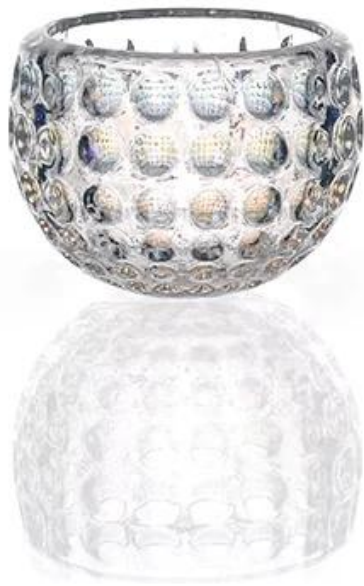

Product Details

Every day is sunny day

| | |
|------------------|---|
| Item No. | SG14122202 |
| Material | Hight white glass |
| Process | Machine made |
| Samples time | 1. 5 days if at exist shaped and size of glass 2. 15 days if need new shape or size of glass |
| Packing | Normal packing,6 pcs into inner box, 72 pcs per carton |
| Product Capacity | 500,000~1,000,000 pcs per month |
| Delivery time | Within 35 days after the sample and order confirmed |
| Payment terms | 30% deposit by T/T in advance and the balance against the copy of B/L |
| Shipment | By sea, by air, by Express and your shipping agent is acceptable |
| Product Features | 1. Machine made glass ball candle holders with high quality 2. Suitable for used in hotel, home, etc. 3. It is eco-friendly 4. Meet FDA test & CA 65 test |
| For your choices | 1. Different designs and sizes for choice 2. Any color painted, frost, electroplate, pattern laser carver processing 3. Special package like shrink wrap, color gift box, white gift box etc. 4. We have exclusive workers for quality control 5. We have professional workshop and warehouse to ensure the delivery time |

More Product Pictures

Every day is sunny day

Similar Products Link

Every day is sunny day

[colored glass candle cup](#)

[decoration glass candle holder](#)

[clear candlestick glass](#)

Our Company & Sample Room *Every day is sunny day*