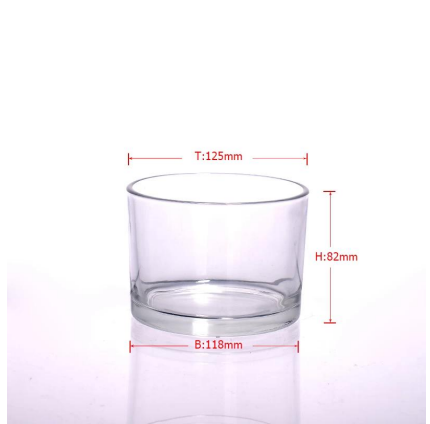

Office & Sample Room