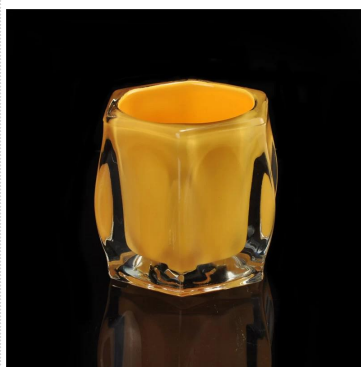

Vertical

Product Details

| | | |
|------------------|---|---------------------|
| | <p>Model</p> | <p>Vertical</p> |
| | <p>Model No</p> | <p>SGHY15101707</p> |
| <p>Material</p> | <p>T 89 * B 50 * H 88</p> | |
| <p>Weight</p> | <p>302g</p> | |
| <p>Thickness</p> | <p>1.5mm 2.15mm</p> | |
| <p>MOQ</p> | <p>24PCS / 36 / 48pcs</p> | |
| <p>MOQ</p> | <p>10,000</p> | |
| <p>MOQ</p> | <p>35</p> | |
| <p>MOQ</p> | <p>T / T 30 / B / L</p> | |
| <p>MOQ</p> | <ol style="list-style-type: none"> 1. Meet FDA 2. Meet FDA 3. Eco 4. Widely 5. Machine | |

More Product Pictures

Similar Products Link

Office & Sample Room

Factory Show

Spray colour