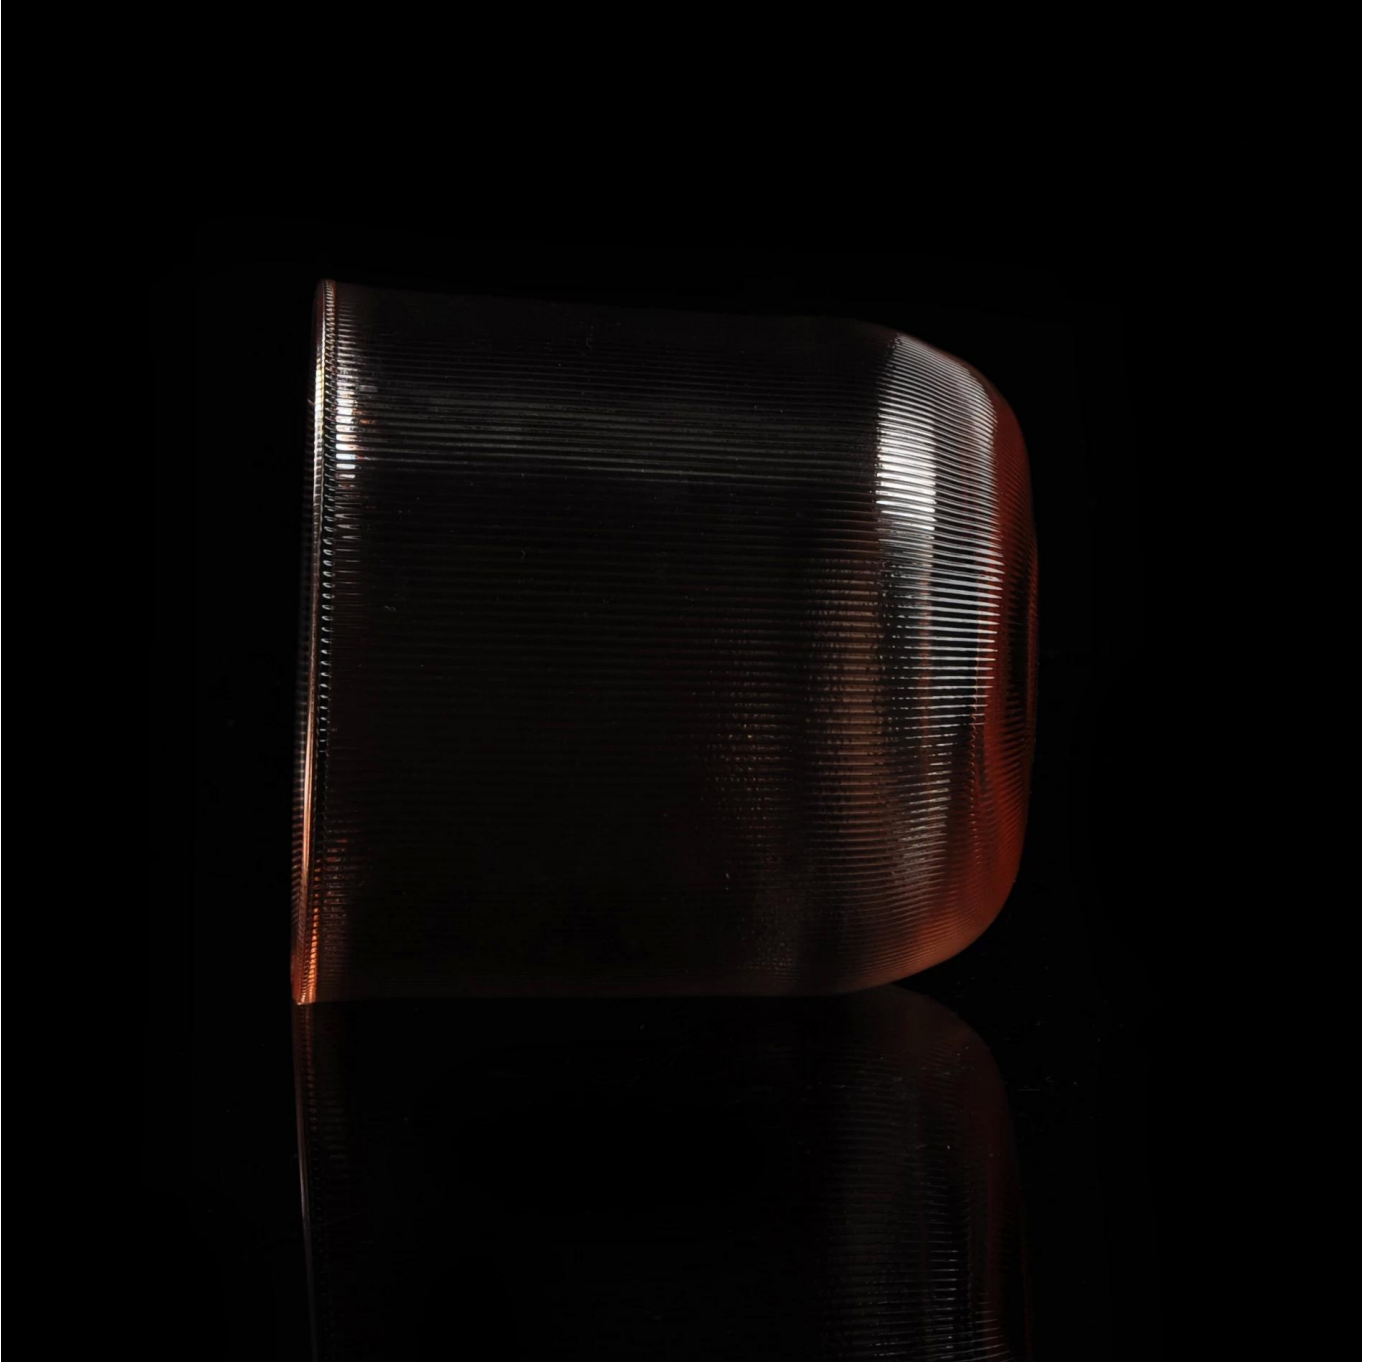

Vertical

Product Details

| | | |
|------------------|---|---------------------|
| | <p>Model</p> | <p>Vertical</p> |
| | <p>Model No</p> | <p>SGHY15101707</p> |
| <p>Material</p> | <p>T 89 * B 50 * H 88</p> | |
| <p>Weight</p> | <p>302g</p> | |
| <p>Thickness</p> | <p>1.5mm 2.15mm</p> | |
| <p>MOQ</p> | <p>24PCS / 36 / 48pcs</p> | |
| <p>MOQ</p> | <p>10,000</p> | |
| <p>MOQ</p> | <p>35</p> | |
| <p>MOQ</p> | <p>T / T 30 / B / L</p> | |
| <p>MOQ</p> | <ol style="list-style-type: none"> 1. Meet FDA 2. Meet FDA 3. Eco 4. Widely 5. Machine | |

More Product Pictures

Similar Products Link

Office & Sample Room

Factory Show

Spray colour