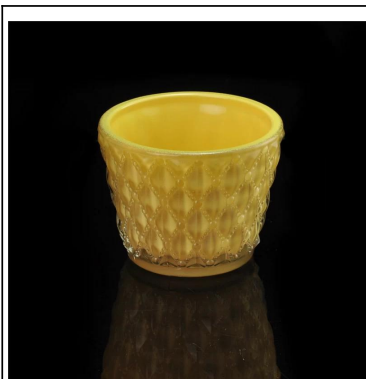

Vertical

Product Details

| | | |
|------------------|---|---------------------|
| | <p>Model</p> | <p>Vertical</p> |
| | <p>Model No</p> | <p>SGHY15101707</p> |
| <p>Material</p> | <p>T 89 * B 50 * H 88</p> | |
| <p>Weight</p> | <p>302g</p> | |
| <p>Thickness</p> | <p>1.5mm 2.15mm</p> | |
| <p>MOQ</p> | <p>24PCS / 36 / 48pcs</p> | |
| <p>MOQ</p> | <p>10,000</p> | |
| <p>MOQ</p> | <p>35</p> | |
| <p>MOQ</p> | <p>T / T 30 / B / L</p> | |
| <p>MOQ</p> | <ol style="list-style-type: none"> 1. Meet FDA 2. Meet FDA 3. Eco 4. Widely 5. Machine | |

More Product Pictures

Similar Products Link

Office & Sample Room

Factory Show

Spray colour