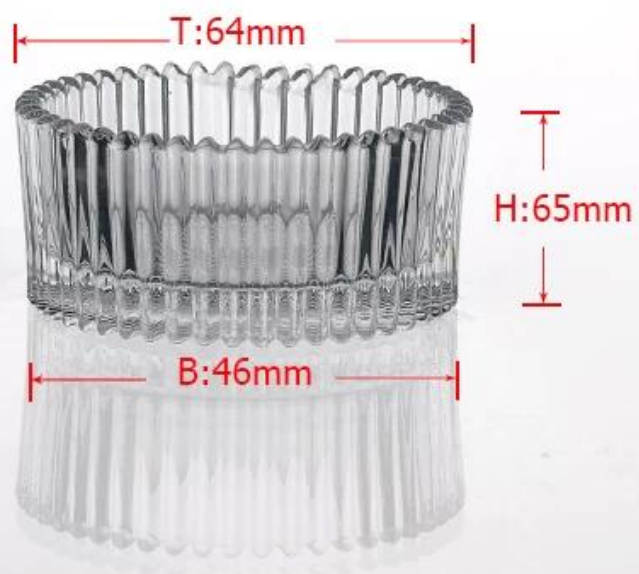

Product Details

Every day is sunny day

| | |
|------------------|---|
| Item No. | SGHY064 |
| Material | Hight white glass |
| Process | Machine made |
| Samples time | 1. 5 days if at exist shaped and size of glass 2. 15 days if need new shape or size of glass |
| Packing | Normal packing,6 pcs into inner box, 72 pcs per carton |
| Product Capacity | 500,000~1,000,000 pcs per month |
| Delivery time | Within 35 days after the sample and order confirmed |
| Payment terms | 30% deposit by T/T in advance and the balance against the copy of B/L |
| Shipment | By sea, by air, by Express and your shipping agent is acceptable |
| Product Features | 1. Machine made convex glass candle holder with high quality 2. Suitable for used in hotel, home, etc. 3. It is eco-friendly 4. Meet FDA test & CA 65 test |
| For your choices | 1. Different designs and sizes for choice 2. Any color painted, frost, electroplate, pattern laser carver processing 3. Special package like shrink wrap, color gift box, white gift box etc. 4. We have exclusive workers for quality control 5. We have professional workshop and warehouse to ensure the delivery time |

More Product Pictures

Every day is sunny day

Similar Products Link

Every day is sunny day

colored glass candle cup

decoration glass candle holder

clear candlestick glass

Machine pressed

SGS

Test Report No.: GZHG140621053CD-01 Date: Jun 24, 2014 Page 1 of 4

SHENZHEN SUNNYGLASSWARE CO., LTD.
 FMS01-503, BUXIN COMMERCIAL BUILDING, YON LOAD, LUOHU DISTRICT, SHENZHEN,
 GUANGDONG, CHINA

The following sample(s) was/were submitted and identified on behalf of the client as: