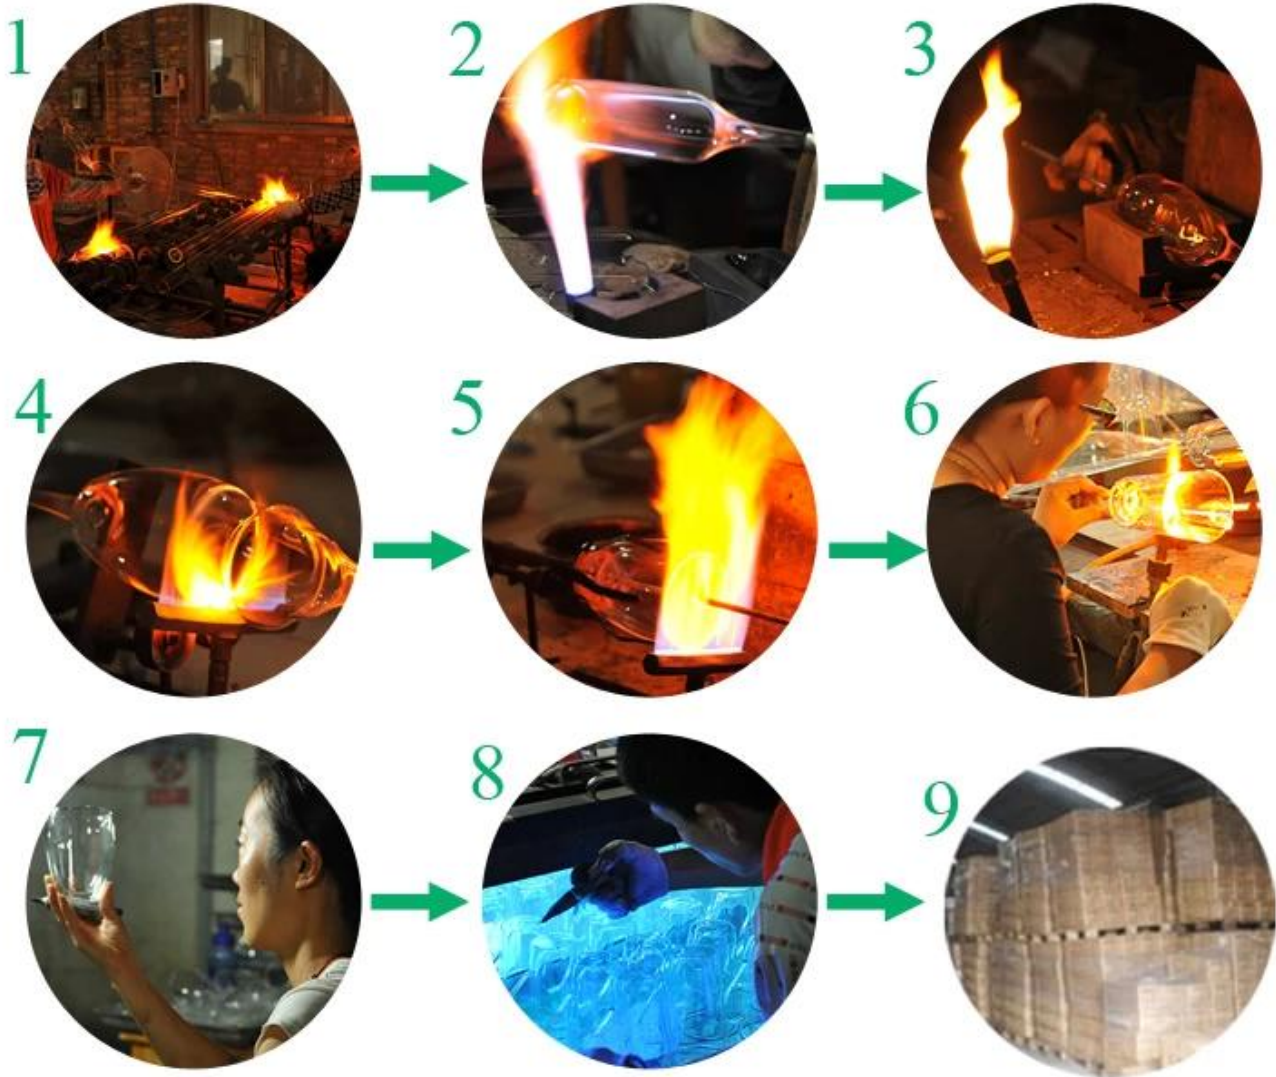

Product Details

Every day is sunny day

Item No.	SGDS14122956
Material	High borosilicate glass
Process	Hand made
Samples time	1. 5 days if at exist shaped and size of glass 2. 15 days if need new shape or size of glass
Packing	Normal packing,6 pcs into inner box, 72 pcs per carton
Product Capacity	500,000~1,000,000 pcs per month
Delivery time	Within 35 days after the sample and order confirmed
Payment terms	30% deposit by T/T in advance and the balance against the copy of B/L
Shipment	By sea, by air, by Express and your shipping agent is acceptable
Product Features	1. Hand made clear double wall glass for tea with high quality 2. Suitable for used in hotel, home, etc. 3. It is eco-friendly 4. Meet FDA test & CA 65 test
For your choices	1. Different designs and sizes for choice 2. Any color painted, frost, electroplate, pattern laser carver processing 3. Special package like shrink wrap, color gift box, white gift box etc. 4. We have exclusive workers for quality control 5. We have professional workshop and warehouse to ensure the delivery time

More Product Pictures

Every day is sunny day

Borosilicate glass

 Our Company & Sample Room *Every day is sunny day*

FDA, LFGB

Method of application:

1. Using it under guide of the adult
2. Washing it with clean or boiling water before usage
3. No touching the rim of glass cup, try to take the bottom or the handle of it