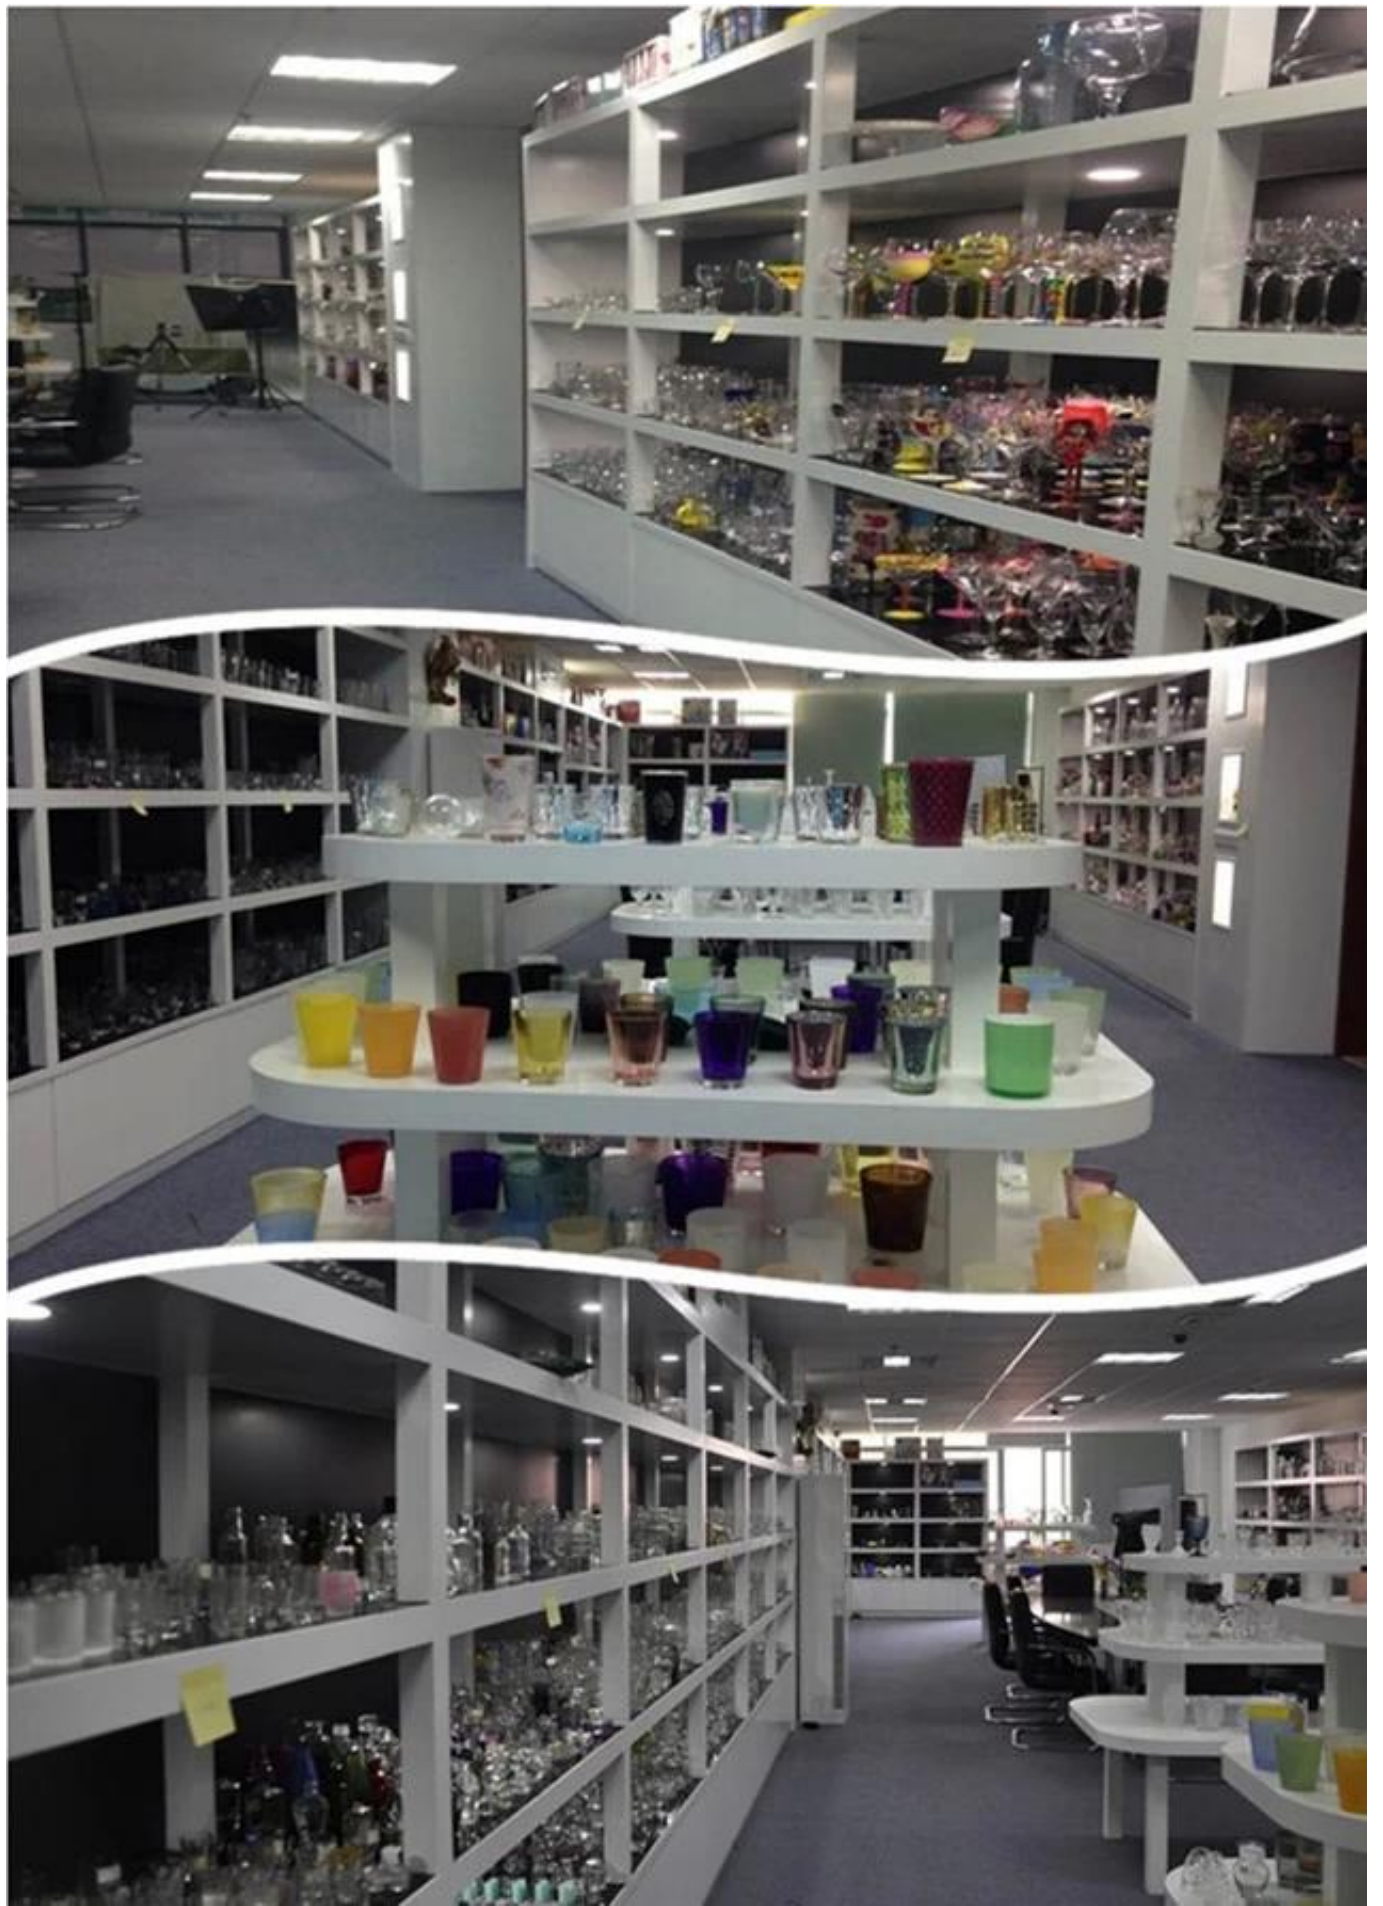

Office & Sample Room

Factory Show

Spray colour