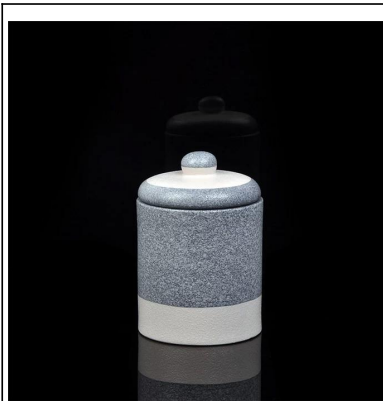

 More Product Pictures

Similar Products Link

Product display

Candle Holder

Glass Tumbler

Glass Jar

Double Wall Glass

Wine Glass