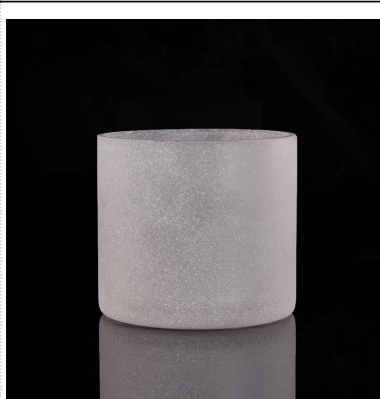

Similar Products Link