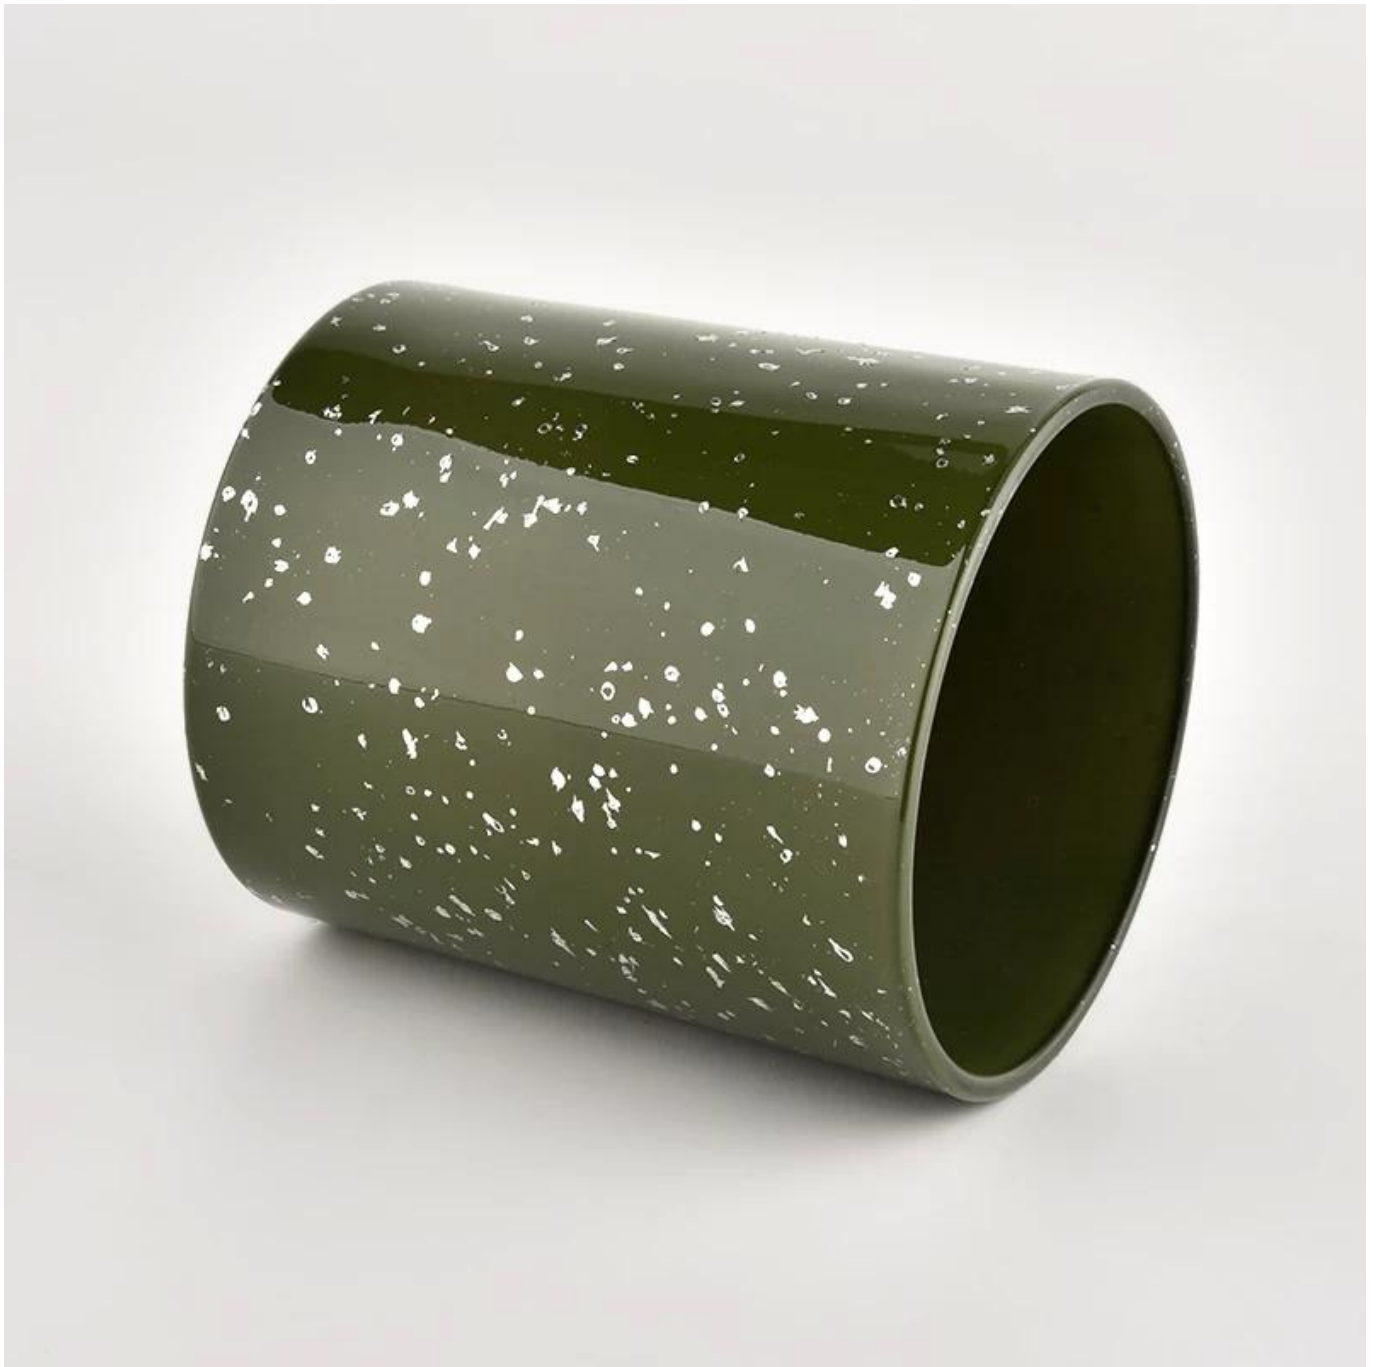

品名	SGHL21112606 DIA 80mm 74mm 90mm 303g 290ml
材質	PVC
規格	35
色別	T/T 30 b/l
包裝	Express
備註	

ABOUT FACTORY

There are about 20000 square meters in our factory which was built in 1992 year

PROCESS CRAFTS

We are strict in every procedure