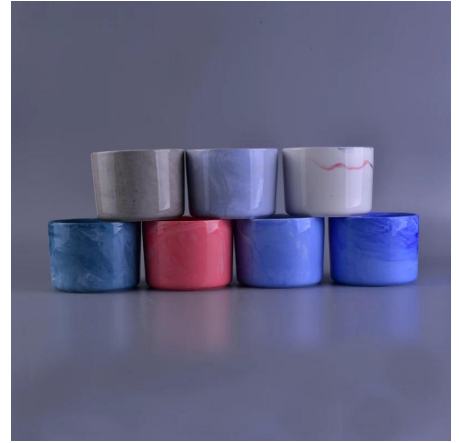

Office & Sample Room

[Shenzhen Sunny Glassware Co.,Ltd](#) was established in 1992. We have been in this industry area for more than 20 years, as a professional manufacturer, we specialized in designing glassware, manufacturing glassware as well as exporting. Our products lines range from handmade to machine made. We already produced abundant products such as [glass tumbler](#), [borosilicate glass](#), [shot glass](#), [vase](#), [bowl](#), [candle holder](#), [stemware](#), [ashtray](#), [tableware](#), [drinking glass](#), etc. all the daily use glassware, in total there are more than 4,000 different styles. We have an excellent design team for innovative product creation and strict QC team for quality assurance. OEM/ODM service are supported as well.