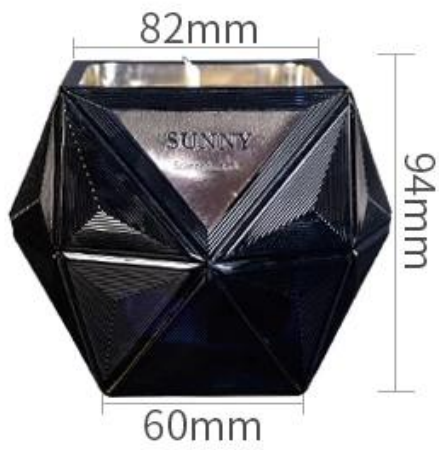

Exquisite Embossed Pattern

Capacity

300ml

Weight

1076g

PS:

Sunny Glassware had applied the patent for our own designs they are protected by copyright and not allowed to show any other vendors to quote or copy. Meanwhile, it can be your private label product and won't supply others once you place order with defined qty.