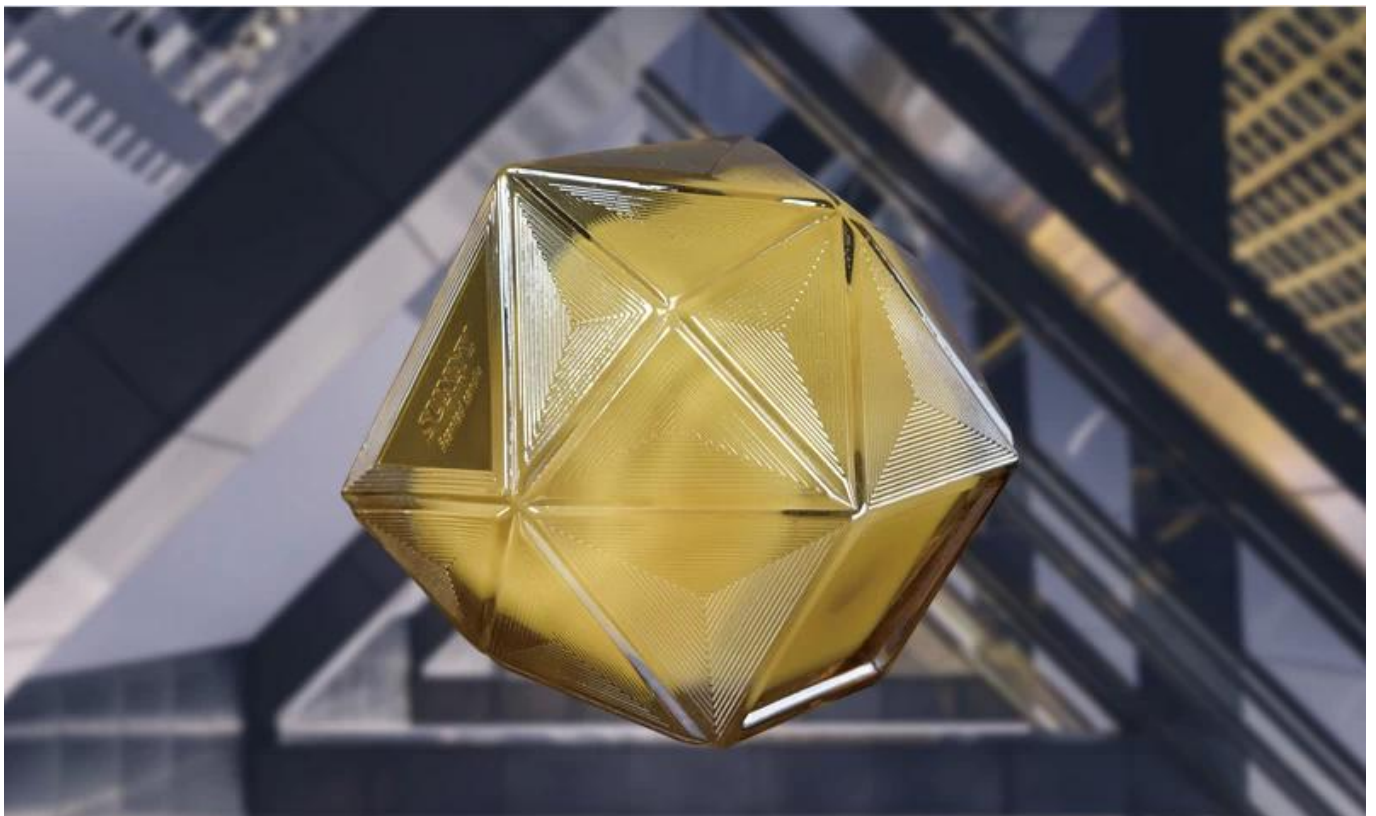

Exquisite Embossed Pattern

Capacity

300ml

Weight

1076g

PS:

Sunny Glassware had applied the patent for our own designs they are protected by copyright and not allowed to show any other vendors to quote or copy. Meanwhile, it can be your private label product and won't supply others once you place order with defined qty.