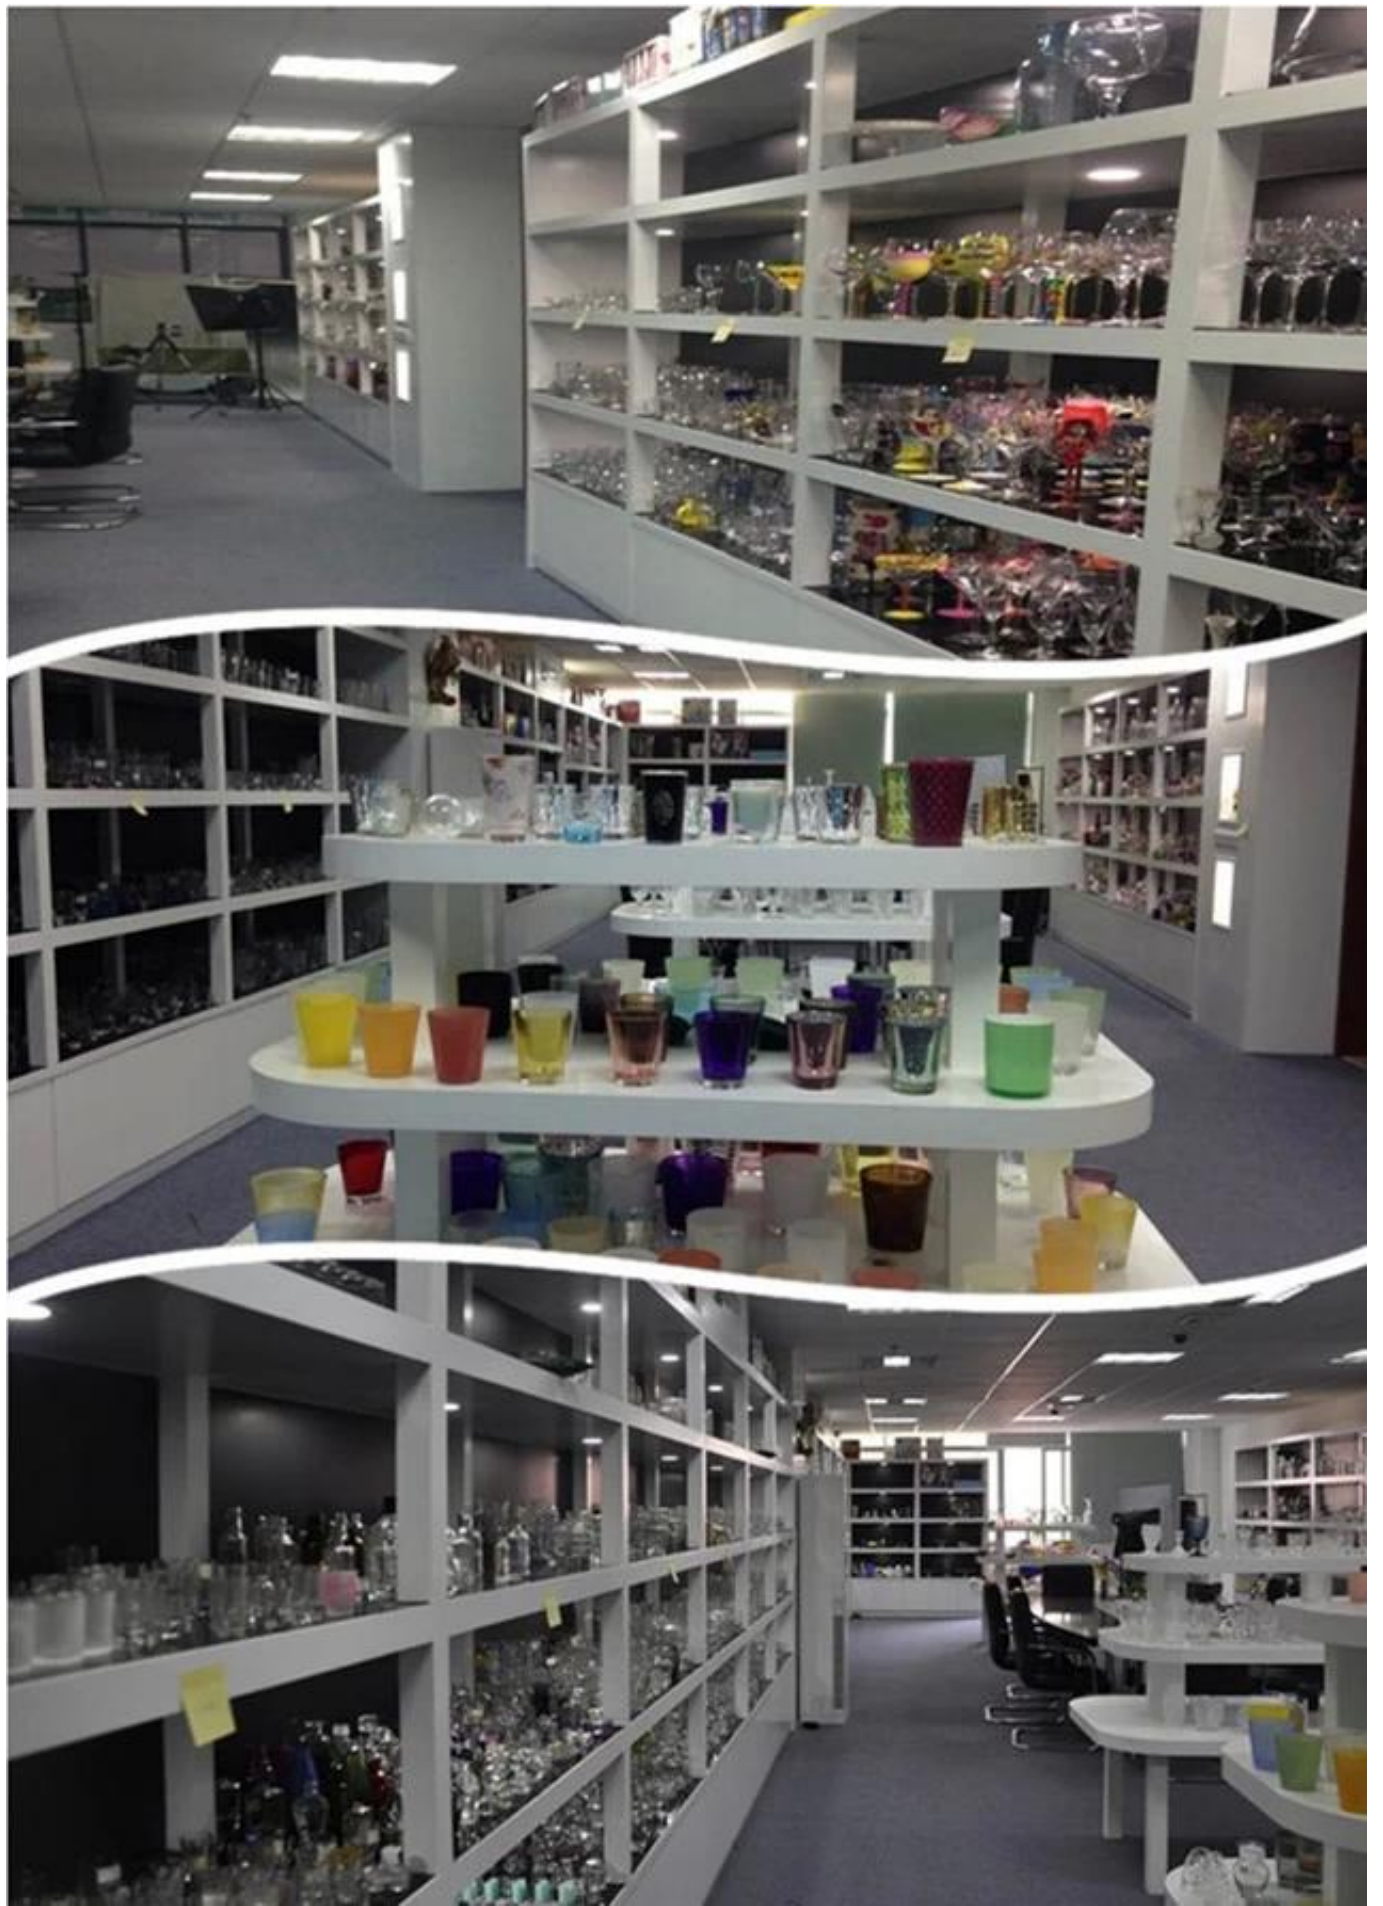

[Similar Products Link](#)

 Office & Sample Room

Factory Show

Spray colour